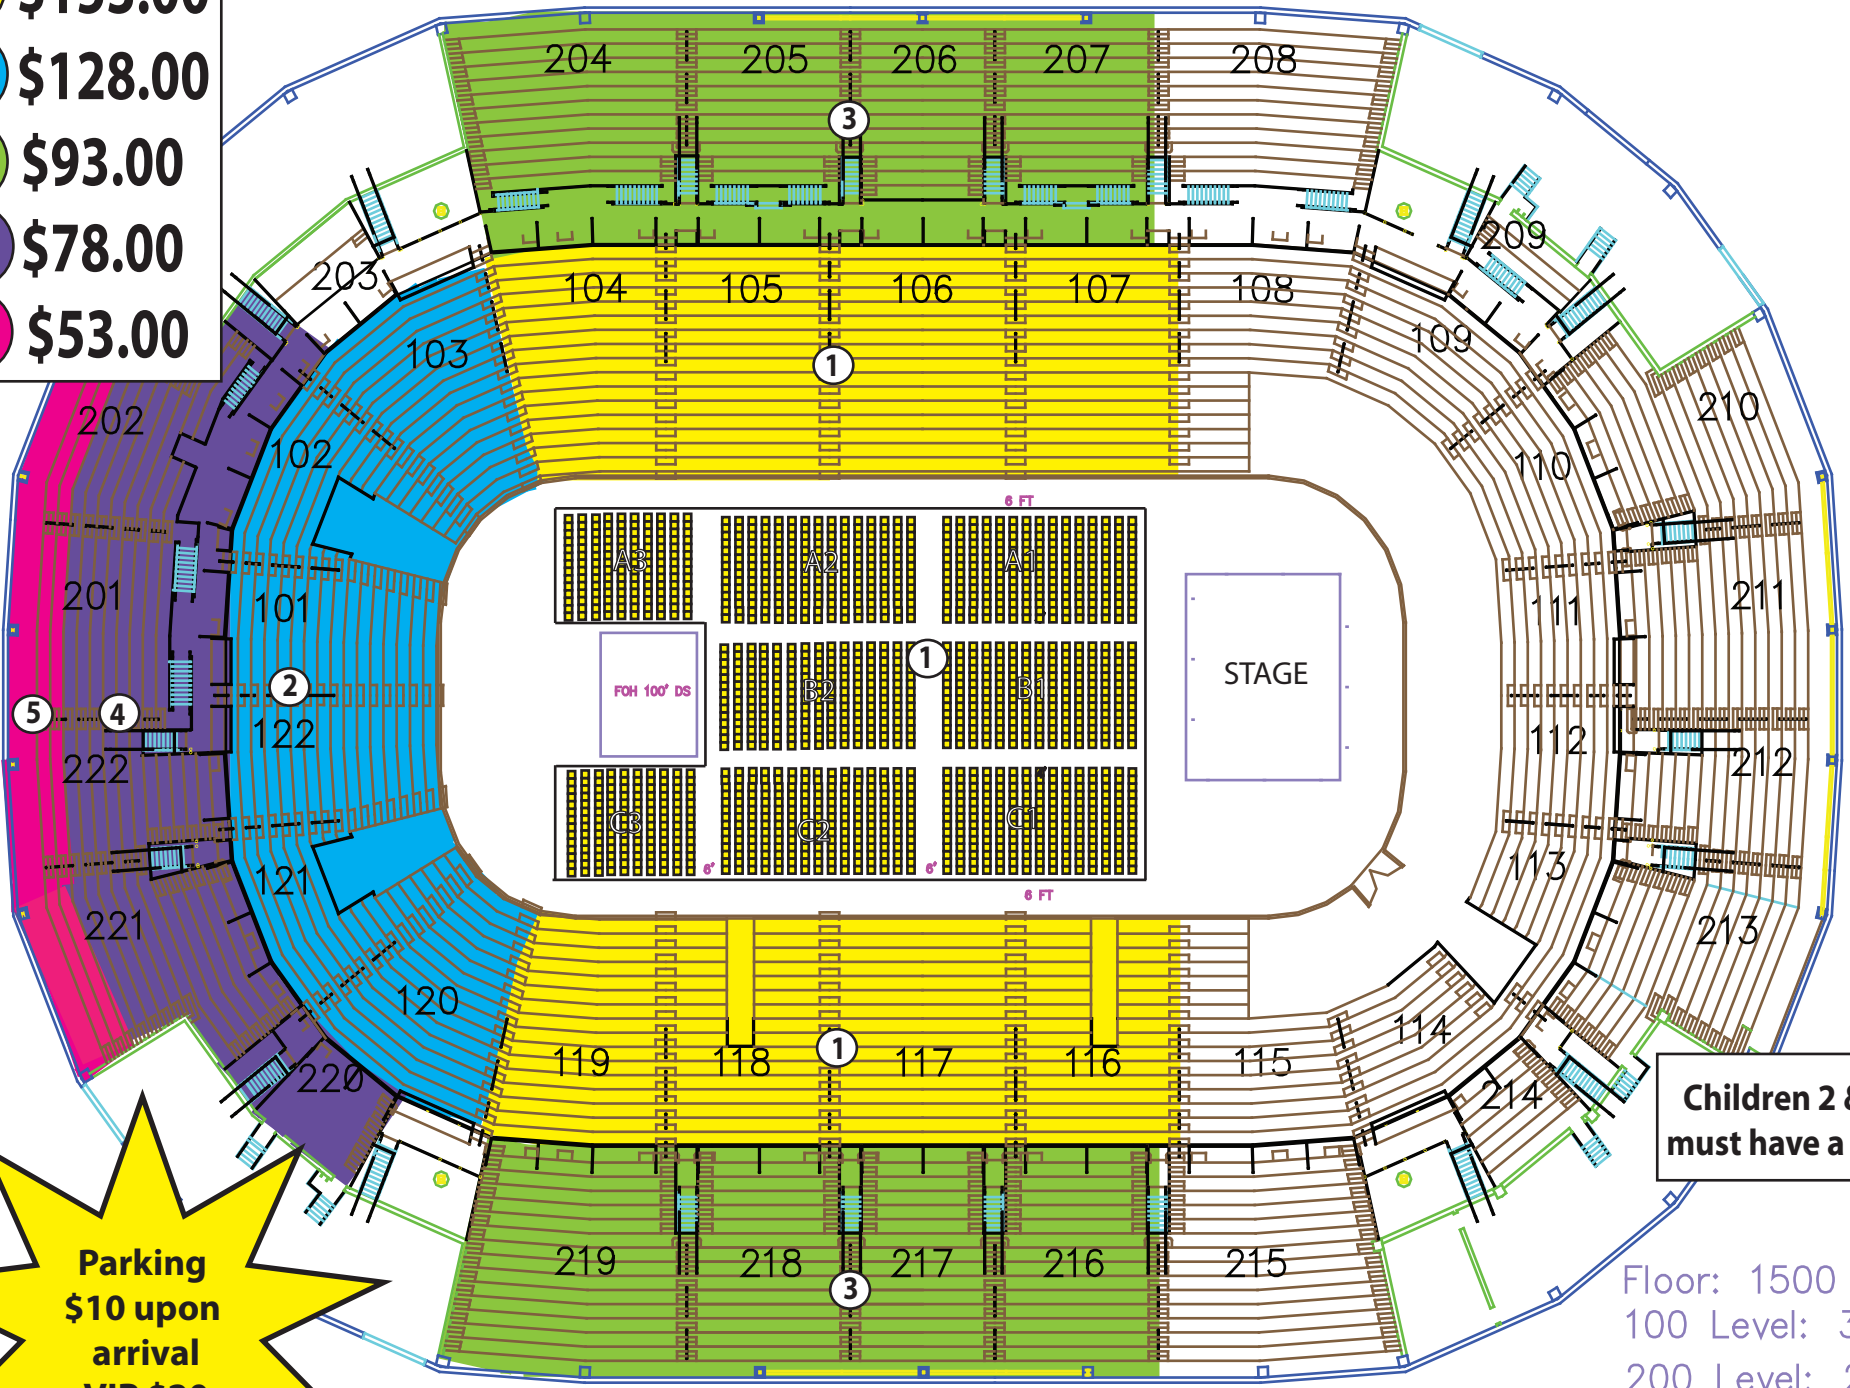

- 1** \$153.00
- 2** \$128.00
- 3** \$93.00
- 4** \$78.00
- 5** \$53.00

****Ticket Prices Include \$3.00 in Fees****

Children 2 & up must have a ticket

**Parking \$10 upon arrival
VIP \$20**

Floor: 1500
100 Level: 3378
200 Level: 2868
Total: 7746