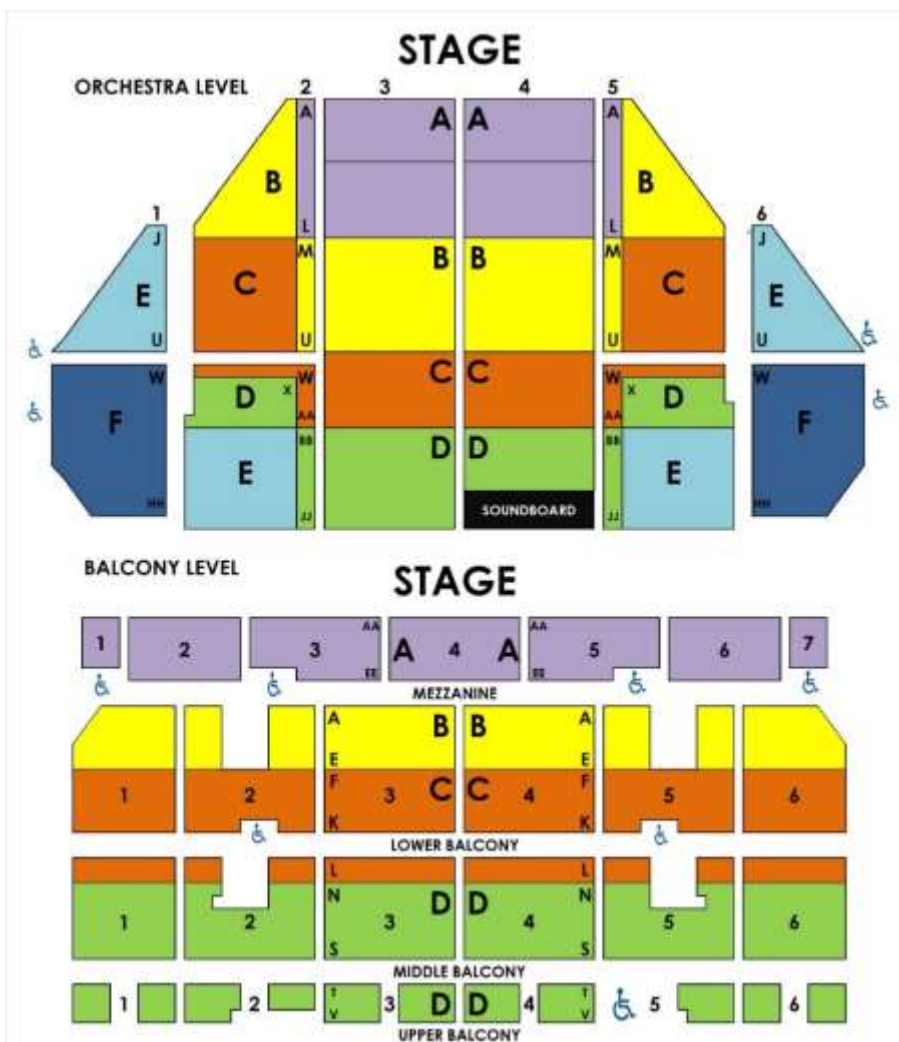

THE 2022-2023 SEASON TICKET

Listed pricing includes standard tax, handling, and print-your-own or mobile ticket delivery.

Groups 10+ Prices valid as of 6/1/22, subject to change without notice.

*Student pricing available

AIN'T' TOO PROUD | September 20-October 2, 2022

Tuesday		Wednesday		Thursday		Friday		Saturday			Sunday			STUDENTS*
9/20	7:30p*	9/21	7:30p*	9/22	7:30p*	9/23	7:30p*	9/24	2p	7:30p	9/25	1p	6:30p	
A	\$95	A	\$95	A	\$95	A	\$100	A	\$100	\$100	A	\$100	\$95	
B	\$71	B	\$71	B	\$81	B	\$85	B	\$85	\$85 80	B	\$85 80	\$81	
C	\$58	C	\$58	C	\$58	C	\$73	C	\$68	\$73	C	\$68	\$58	\$48
D	\$48	D	\$48	D	\$48	D	\$61	D	\$56	\$61	D	\$56	\$48	\$38
E	\$43	E	\$43	E	\$43	E	\$50	E	\$50	\$50	E	\$50	\$43	\$28
F	\$38	F	\$38	F	\$38	F	\$41	F	\$41	\$41	F	\$41	\$38	
9/27	7:30p*	9/28	7:30p*	9/29	1p*	7:30p*	9/30	7:30p	10/1	2p	7:30p	10/2	1p	STUDENTS*
A	\$95	A	\$95	A	\$81	\$95	A	\$100	A	\$100	\$100	A	\$100	
B	\$71	B	\$71	B	\$71 66	\$81	B	\$85	B	\$85	\$85 80	B	\$85 80	
C	\$58	C	\$58	C	\$55	\$58	C	\$73	C	\$68	\$73	C	\$68	\$48
D	\$48	D	\$48	D	\$43	\$48	D	\$61	D	\$56	\$61	D	\$56	\$38
E	\$43	E	\$43	E	\$38	\$43	E	\$50	E	\$50	\$50	E	\$50	\$28
F	\$38	F	\$38	F	\$32	\$38	F	\$41	F	\$41	\$41	F	\$41	

CALL NOW TO REQUEST YOUR GROUP EXPERIENCE

Groups @ The Fabulous Fox

(314) 535-2900 | Mon-Fri 10am to 5pm