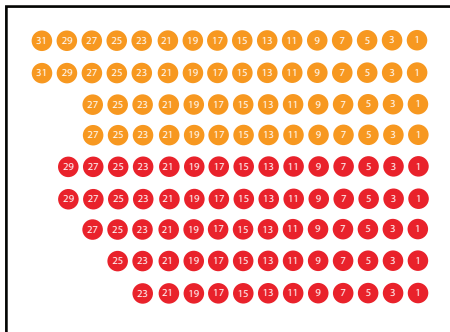

# ST. LOU REVUE

VIP TABLES  
10 GA seats each

CHAIRS

MEZZANINE