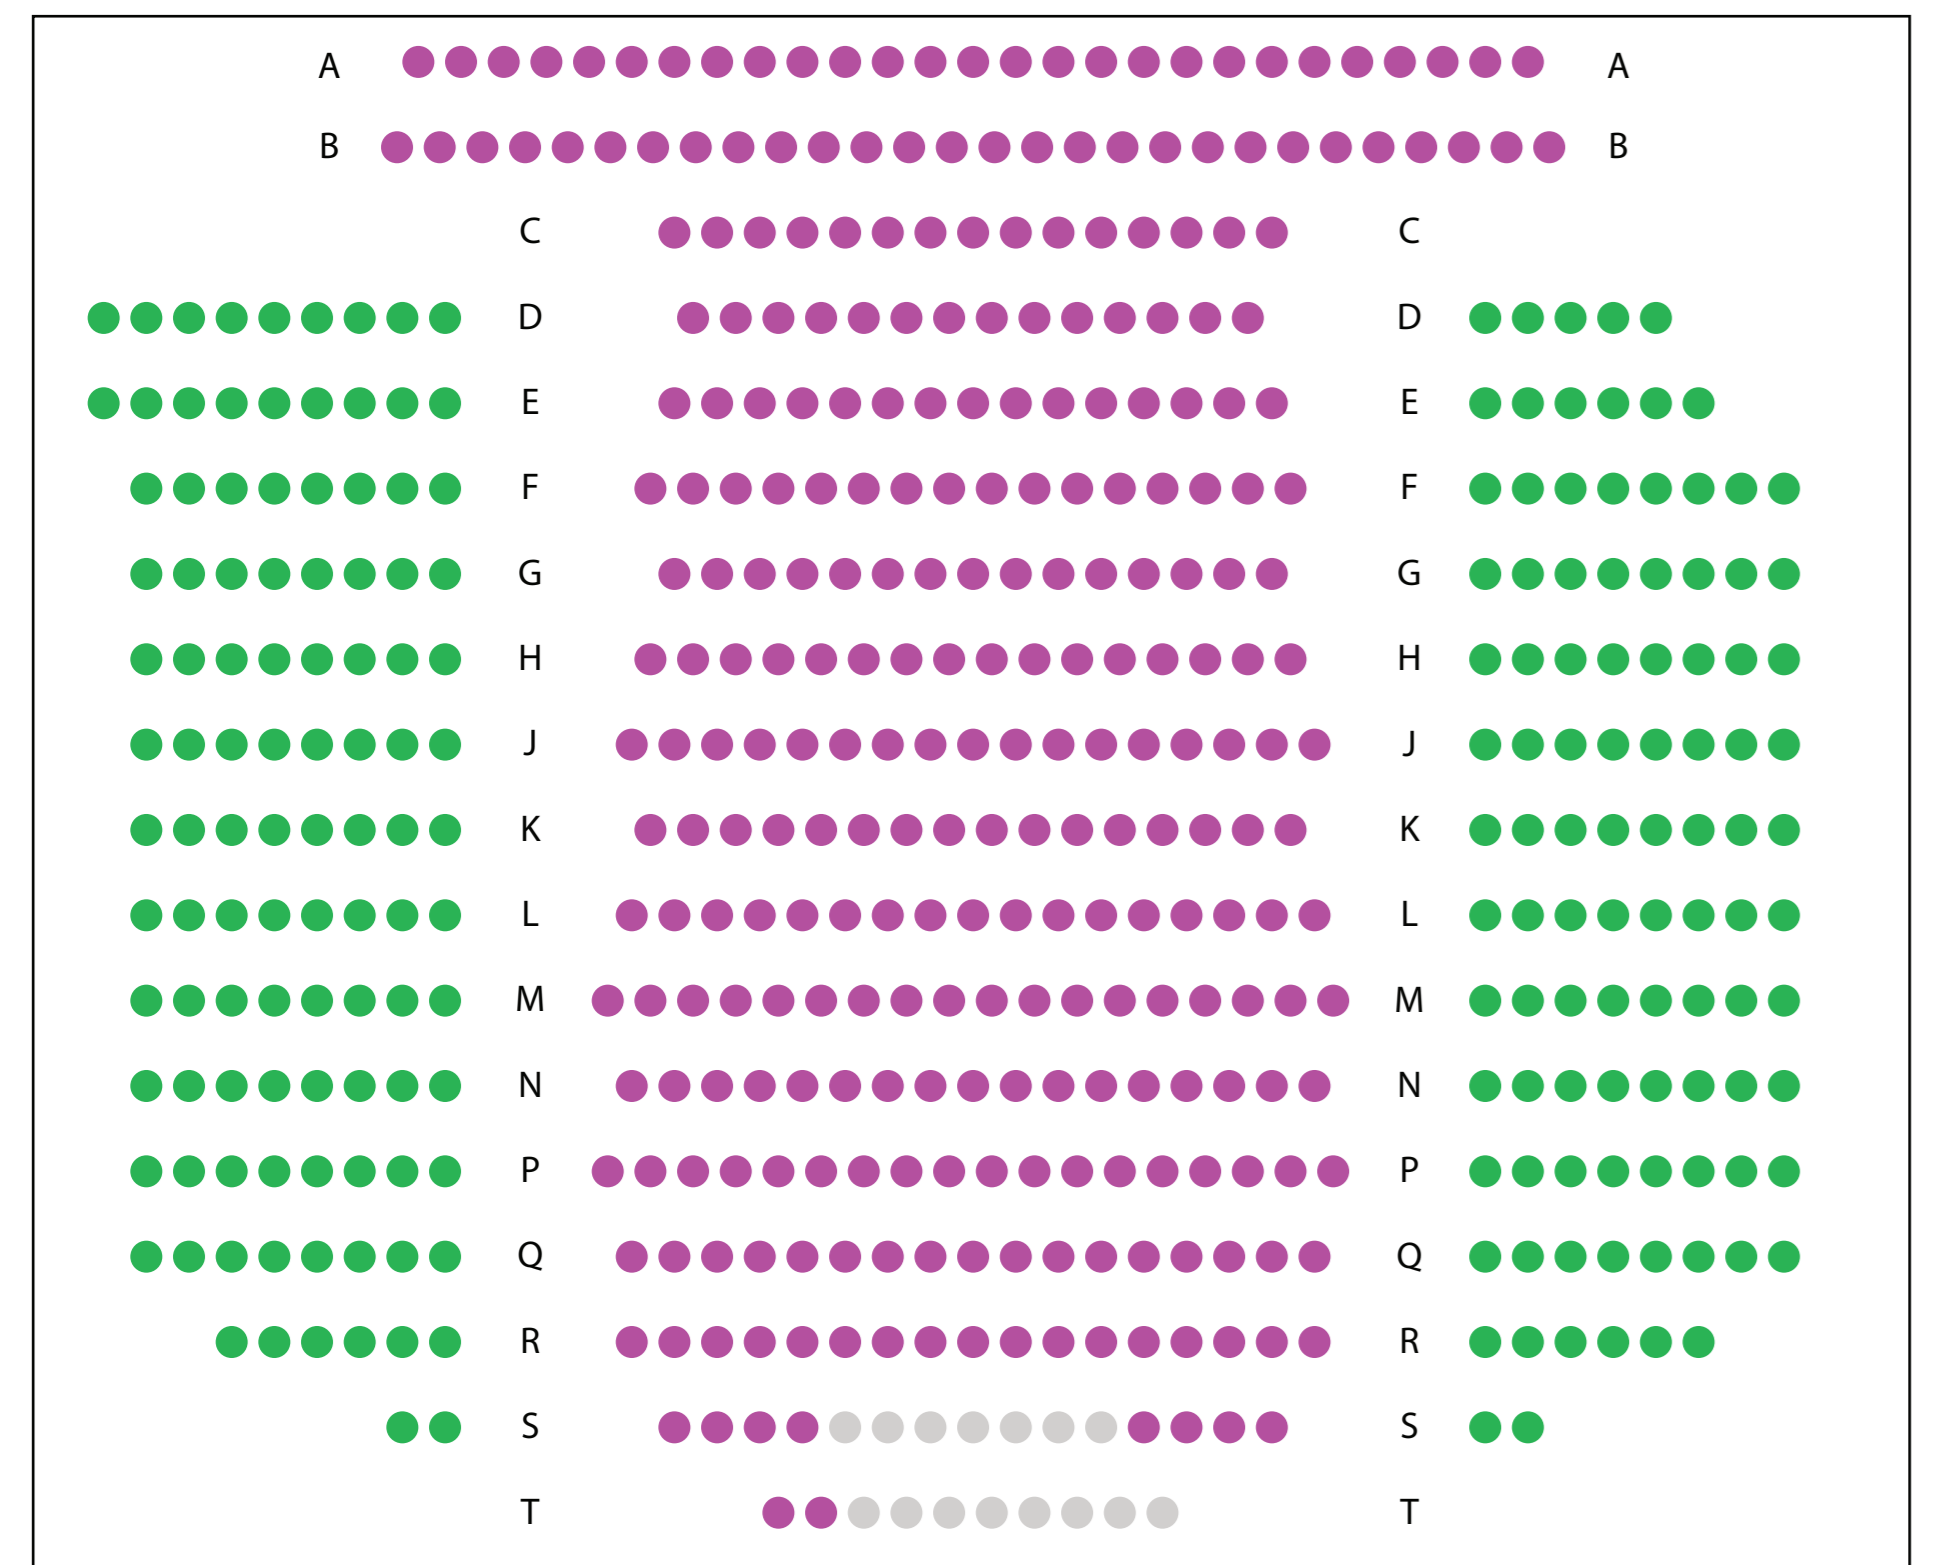

Main Level

STAGE

ORCHESTRA

Orchestra Boxes - Left

Orchestra Boxes - Right

PARTERRE

Second Level

STAGE

Dress Circle Boxes - Left

Dress Circle Boxes - Right

DRESS CIRCLE

Third Level

STAGE

Grand Tier Boxes - Left

Grand Tier Boxes - Right

GRAND TIER