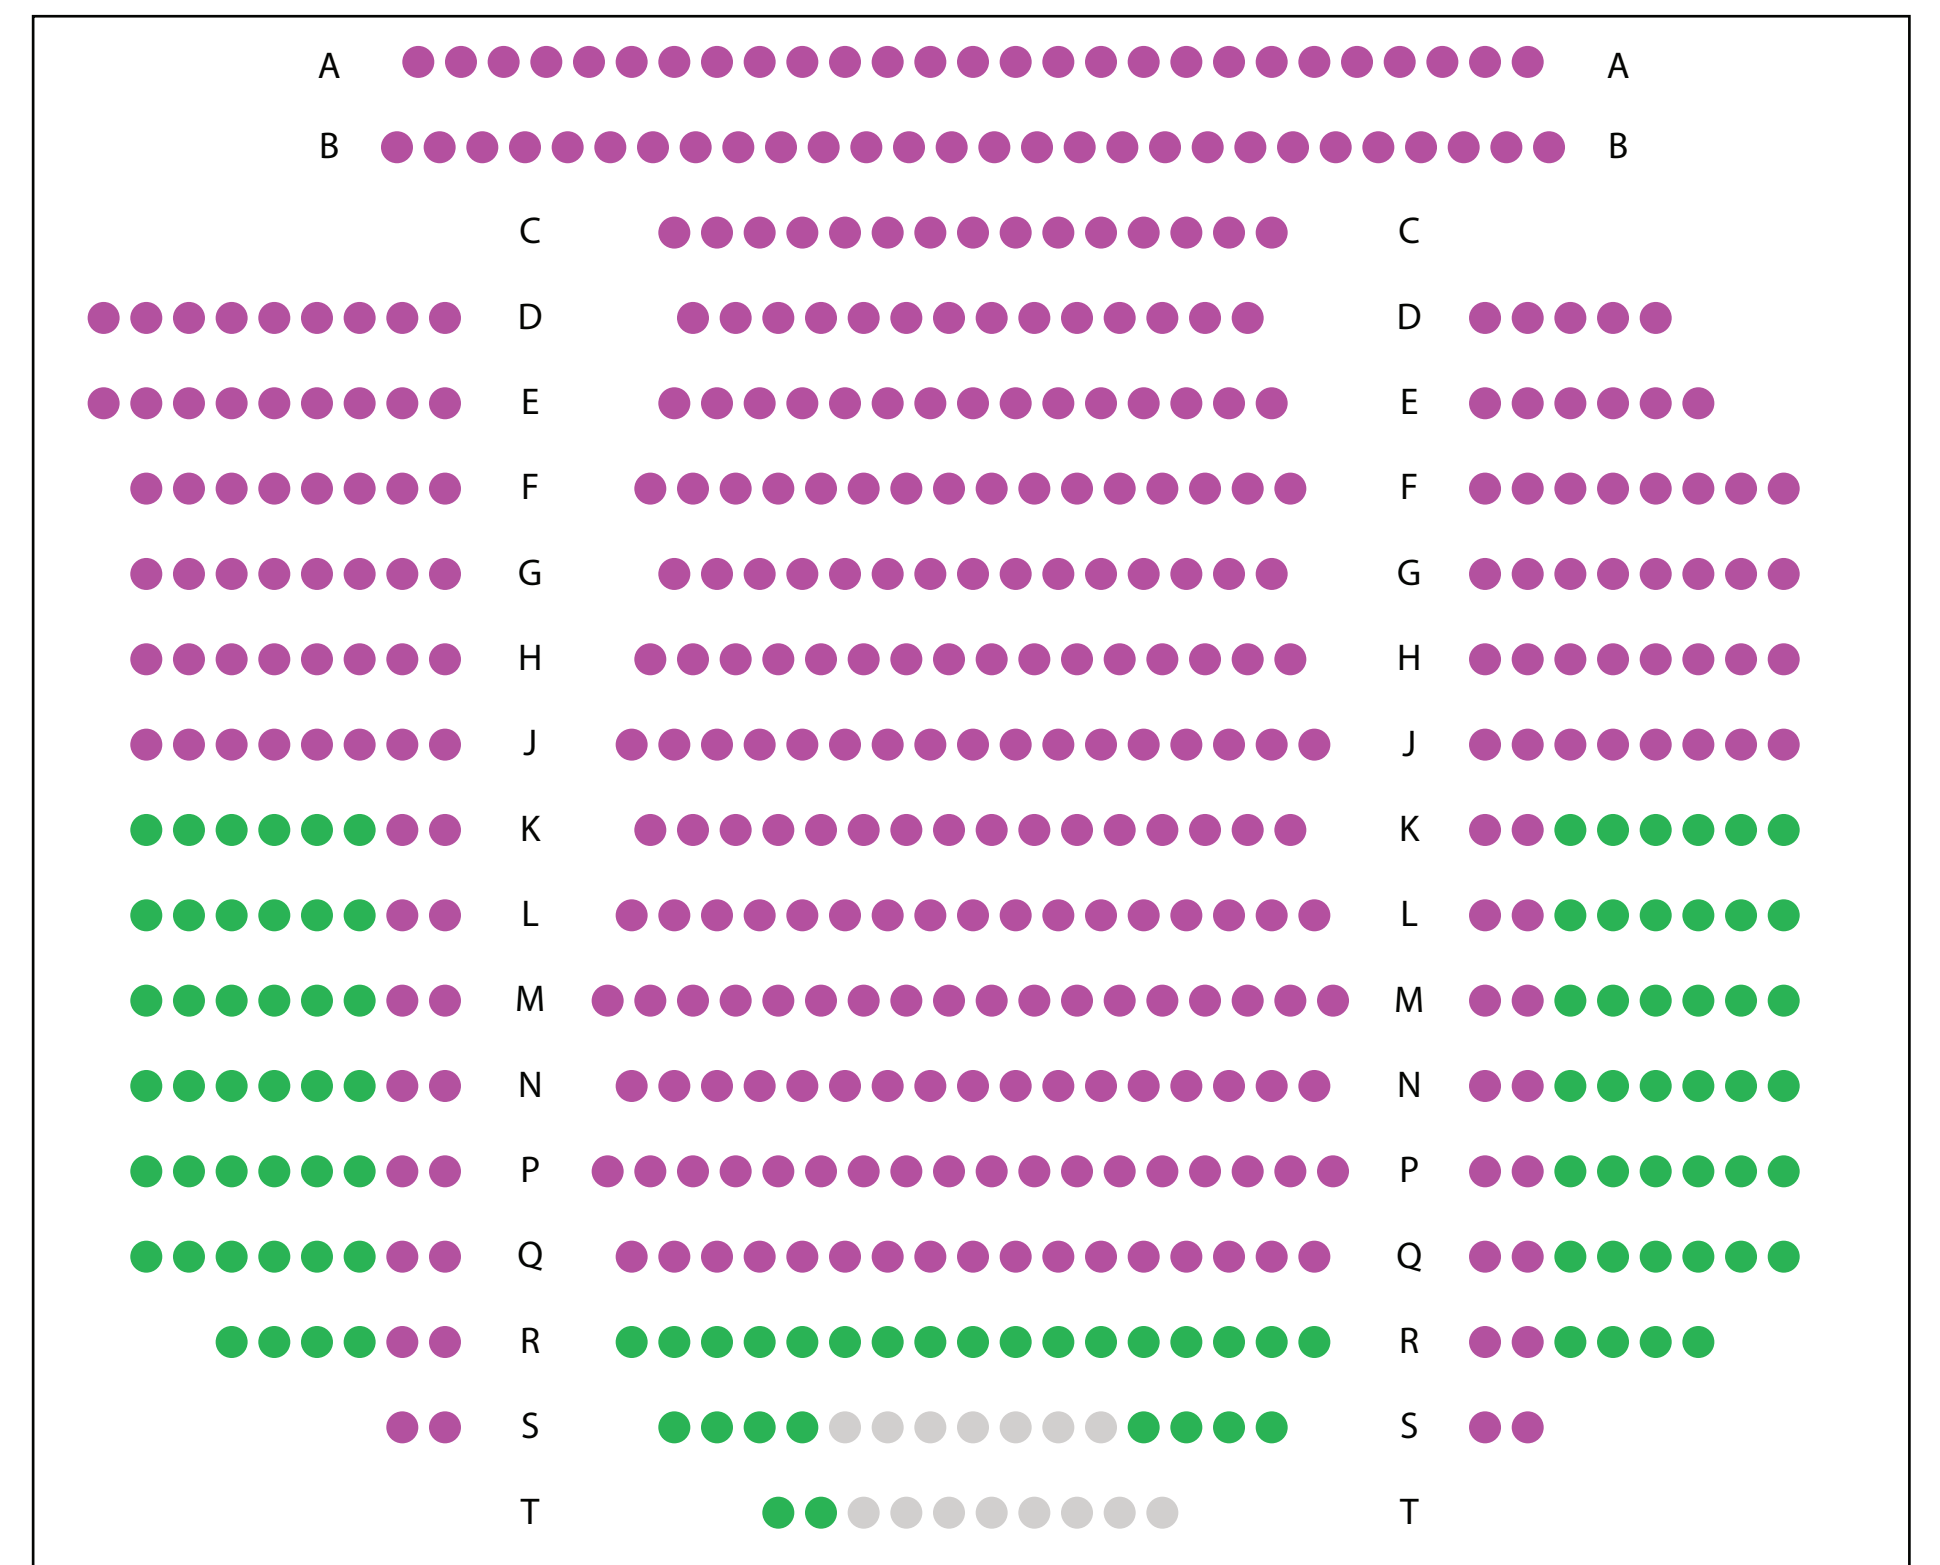

**Main Level**

STAGE

ORCHESTRA

Orchestra Boxes - Left

Orchestra Boxes - Right

PARTERRE

**Second Level**

STAGE

Dress Circle Boxes - Left

Dress Circle Boxes - Right

DRESS CIRCLE

**Third Level**

STAGE

Grand Tier Boxes - Left

Grand Tier Boxes - Right

GRAND TIER