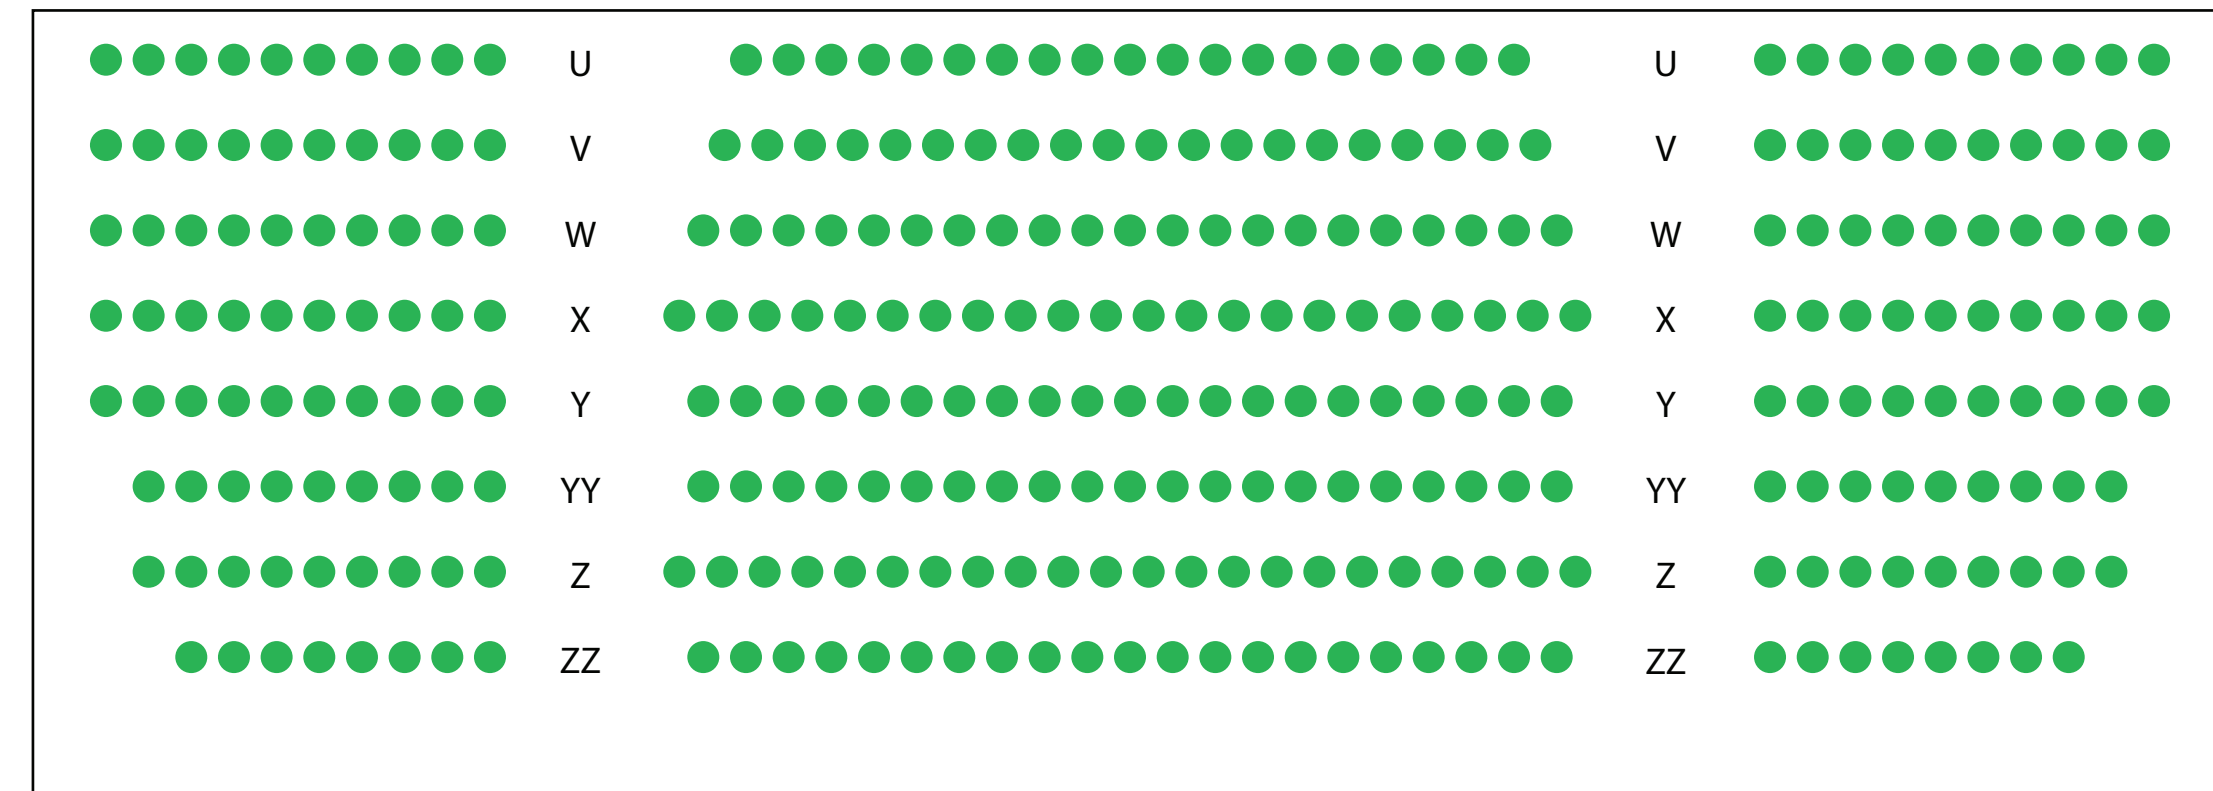

Main Level

STAGE

ORCHESTRA

Orchestra Boxes - Left

Orchestra Boxes - Right

PARTERRE

Second Level

STAGE

Dress Circle Boxes - Left

Dress Circle Boxes - Right

DRESS CIRCLE

Third Level

STAGE

Grand Tier Boxes - Left

Grand Tier Boxes - Right

GRAND TIER