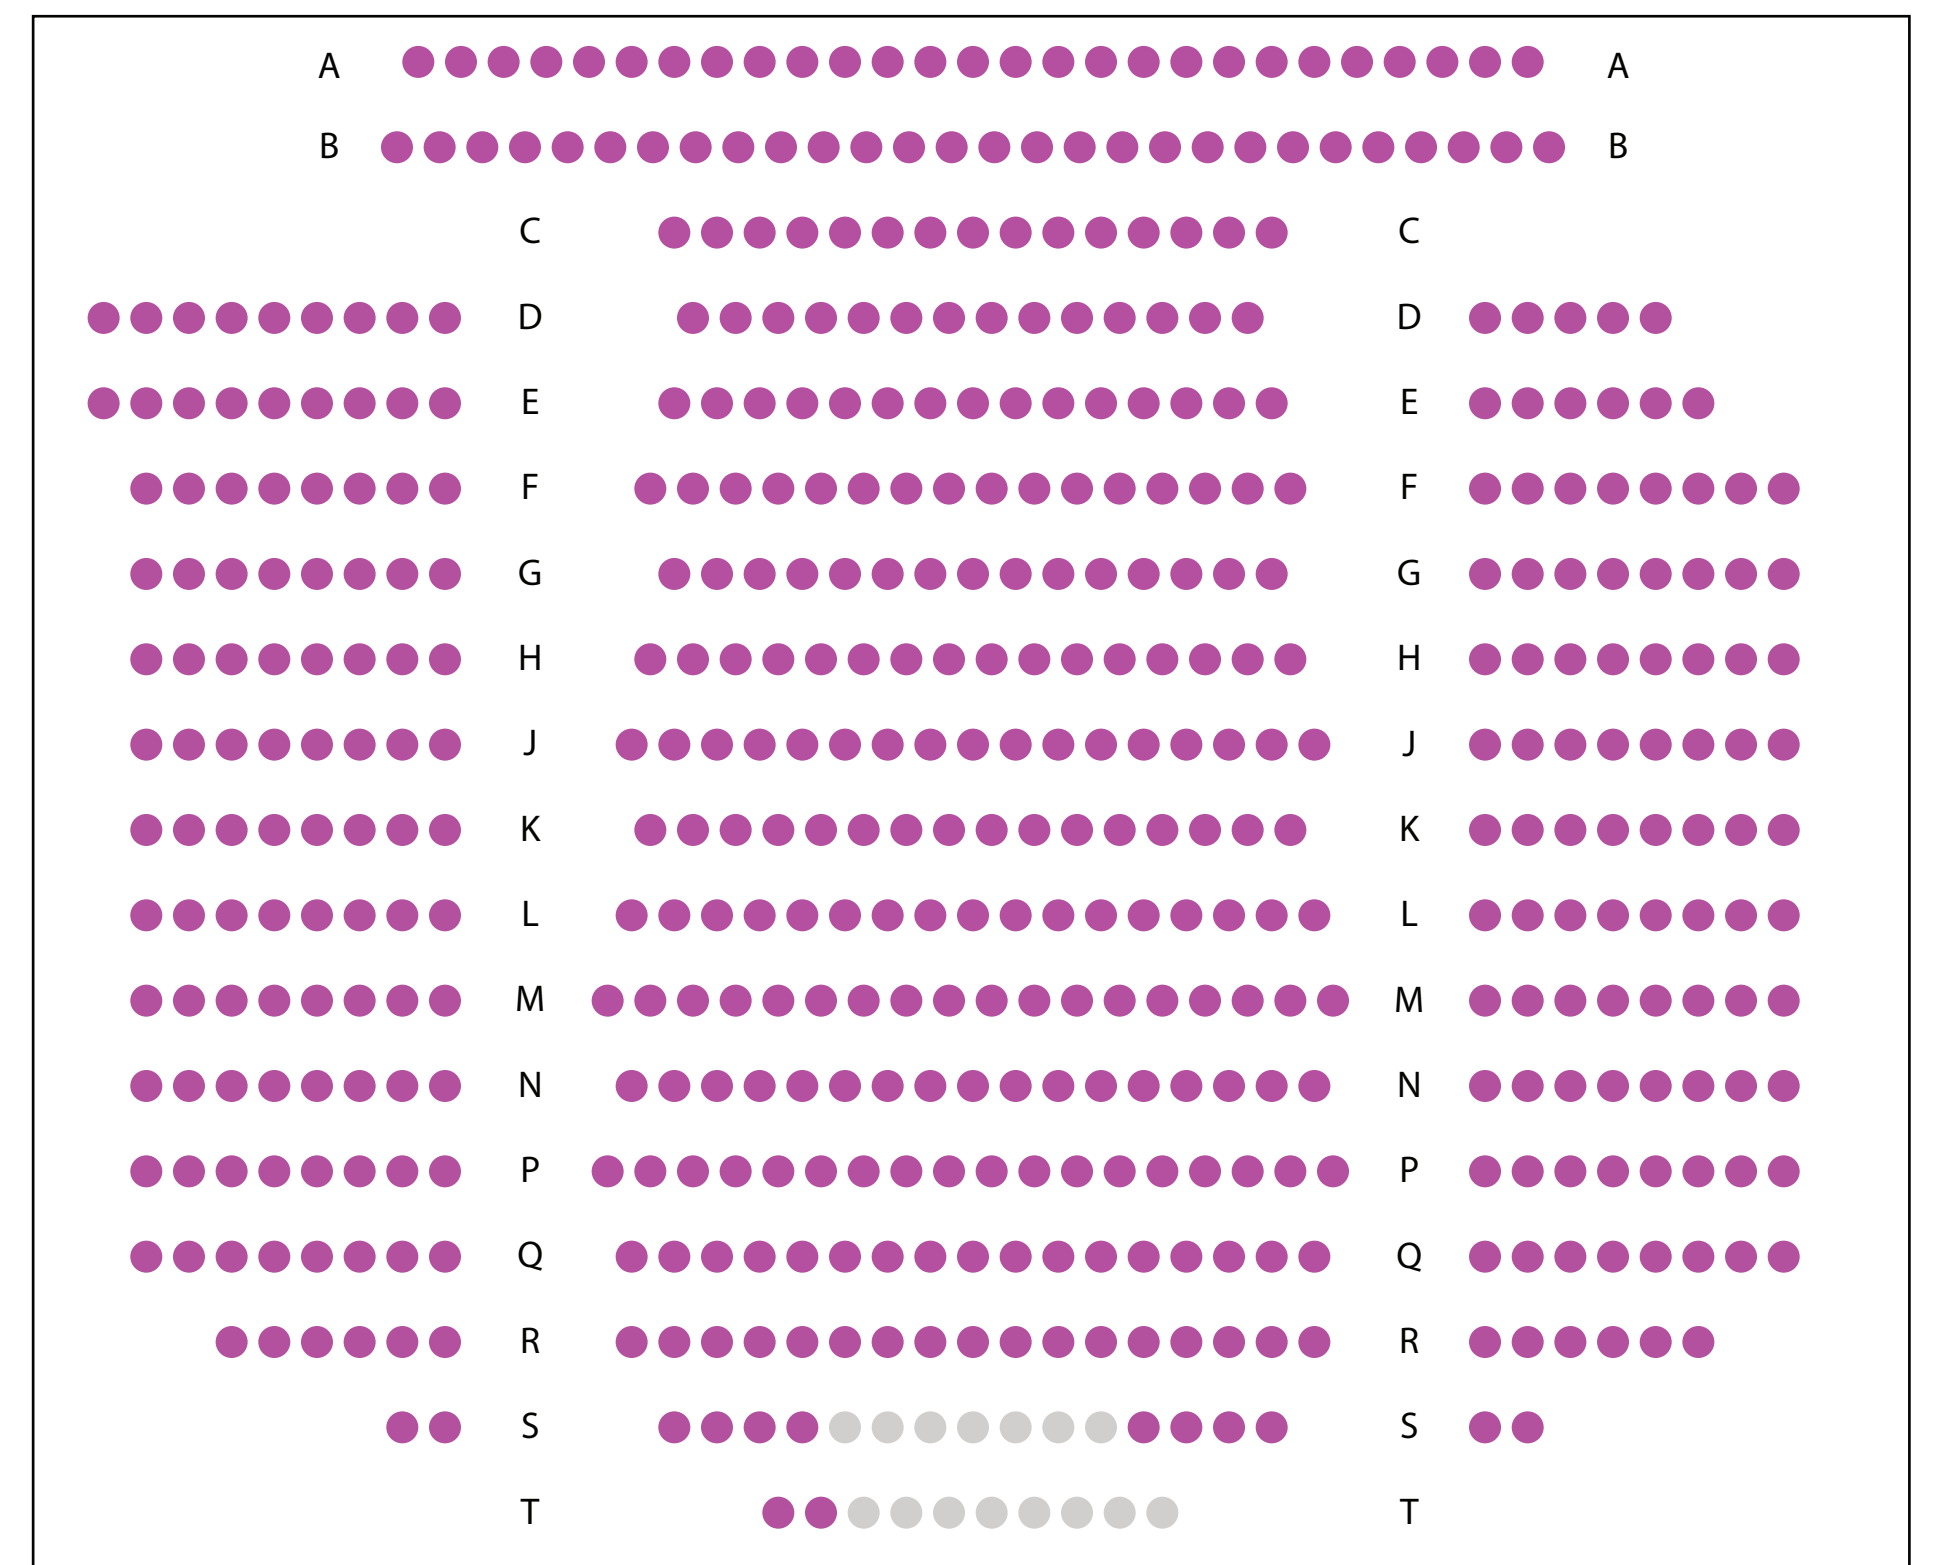

Main Level

STAGE

ORCHESTRA

Orchestra Boxes - Left

Orchestra Boxes - Right

PARTERRE

Second Level

STAGE

Dress Circle Boxes - Left

Dress Circle Boxes - Right

DRESS CIRCLE

Third Level

STAGE

Grand Tier Boxes - Left

Grand Tier Boxes - Right

GRAND TIER