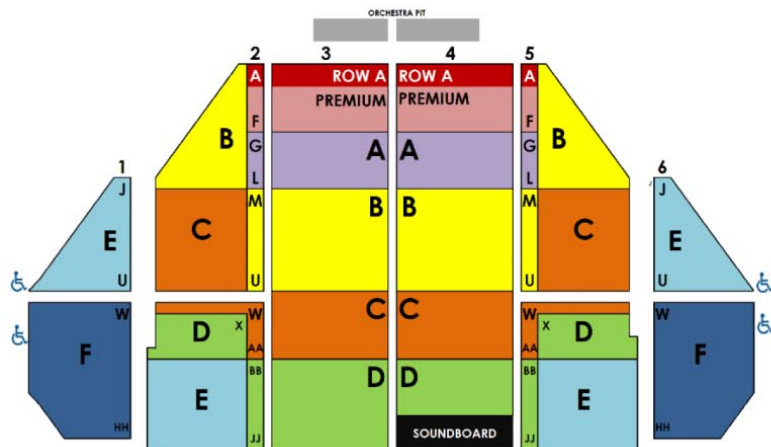

# Groups at the Fabulous Fox

**NEW DATES!** January 19-21, 2024

	Friday	Saturday		Sunday		
	1/19 7:30p*	1/20	2p*	7:30p	1/21 1p*	
PIT	\$110	PIT	\$120	\$120	PIT	\$120
PREM	\$105	PREM	\$115	\$115	PREM	\$105
ROW A	\$95	ROW A	\$105	\$105	ROW A	\$105
A	\$75	A	\$100	\$100	A	\$100
B	\$63	B	\$78	\$88	B	\$78
C	\$53	C	\$68	\$78	C	\$68
D	\$45	D	\$58	\$68	D	\$58
E	\$33	E	\$42	\$52	E	\$42
F	\$33	F	\$38	\$38	F	\$38

STUDENTS*
Fri Eve
Sat Mat (balc)
Sun Mat (balc)
<b>\$48</b>
<b>\$38</b>
<b>\$28</b>

Listed pricing includes standard tax, group handling and print-your-own or mobile ticket delivery. Groups 10+ prices are based on availability and subject to change without notice.

## STAGE Orchestra Level