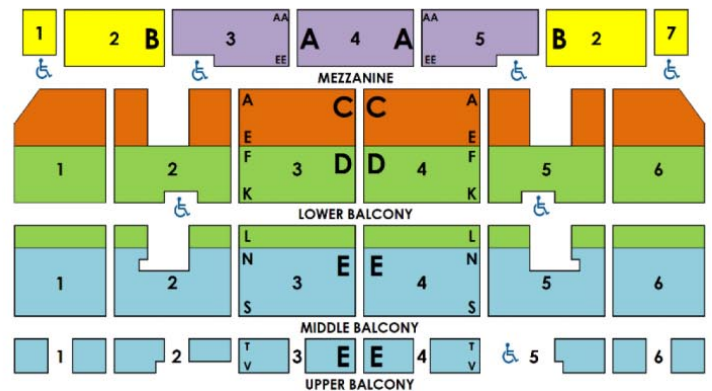

STAGE Balcony Level

(overhang begins at Orch Row P)

CONTACT US NOW TO BOOK YOUR GROUP EXPERIENCE

Mon - Fri 10AM - 5PM • 314-535-2900 • groups@foxstl.com

The Fabulous Fox