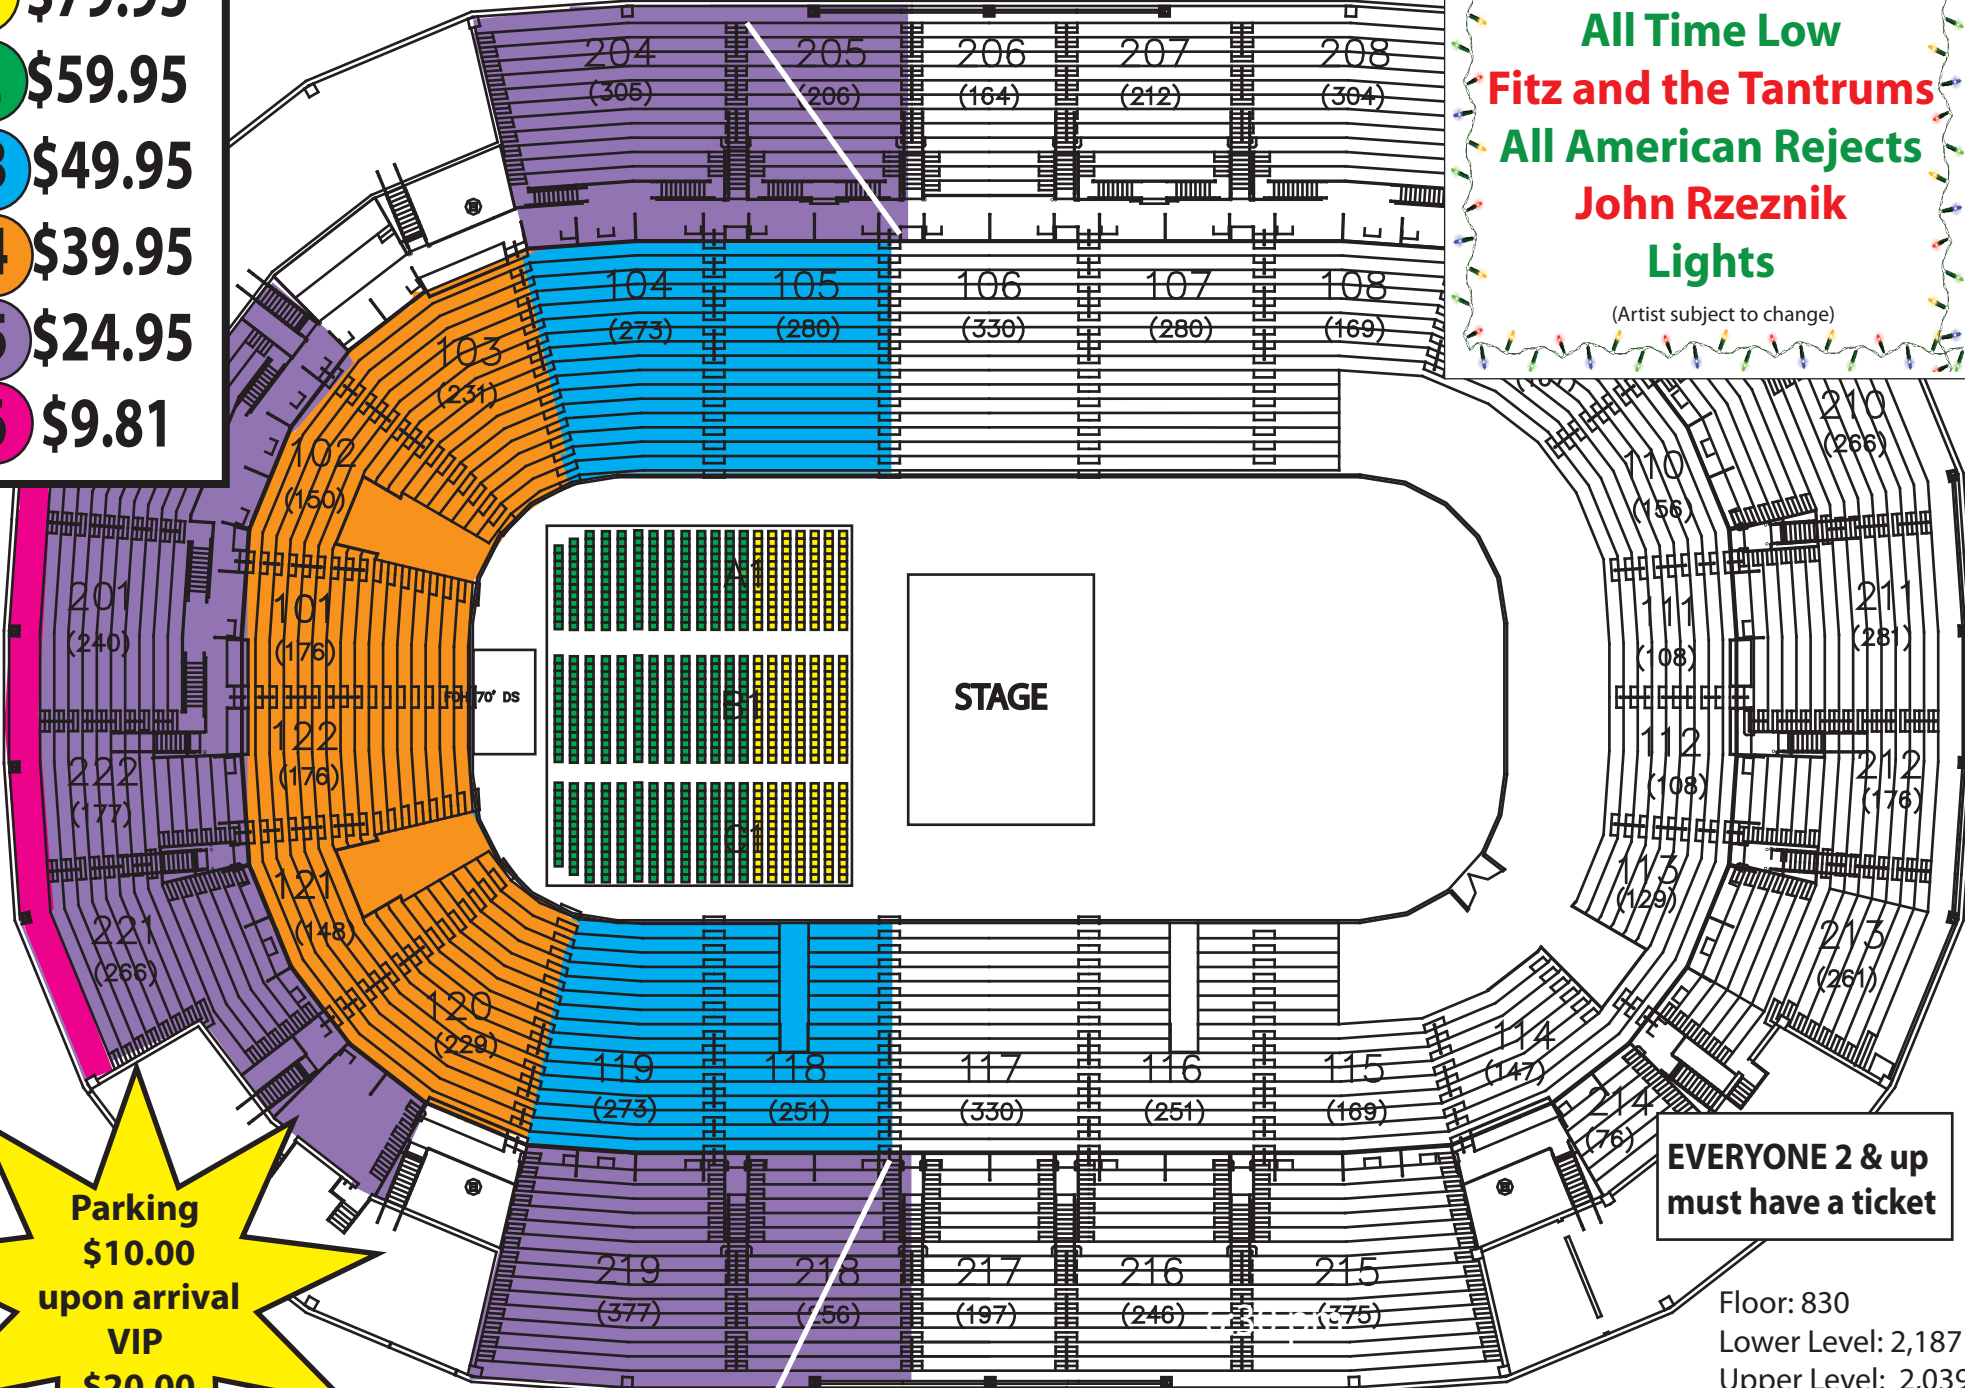

****Ticket Prices Include \$3.00 in Fees****

- 1** \$79.95
- 2** \$59.95
- 3** \$49.95
- 4** \$39.95
- 5** \$24.95
- 6** \$9.81

All Time Low
Fitz and the Tantrums
All American Rejects
John Rzeznik
Lights
(Artist subject to change)

EVERYONE 2 & up must have a ticket

Floor: 830
Lower Level: 2,187
Upper Level: 2,039
Total: 5,056

Parking \$10.00 upon arrival
VIP \$20.00

Y98 MISTLETOE SHOW 2017
Sat. Dec. 2nd, 2017 @ 6:30pm

Pre-sale Oct 10th @10a-10p
On-sale Oct. 11th @10a