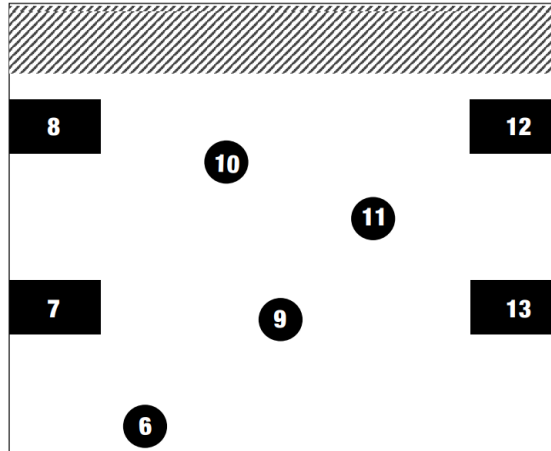

# STAGE

FLOOR

24 SEATS

PREMIUM PRICE

■ = 4 SEATS

● = 2 SEATS

MAIN

16 SEATS

STANDARD PRICE

● = 4 SEATS

● = 2 SEATS

BALCONY

10 SEATS

PREMIUM PRICE

● = 2 SEATS