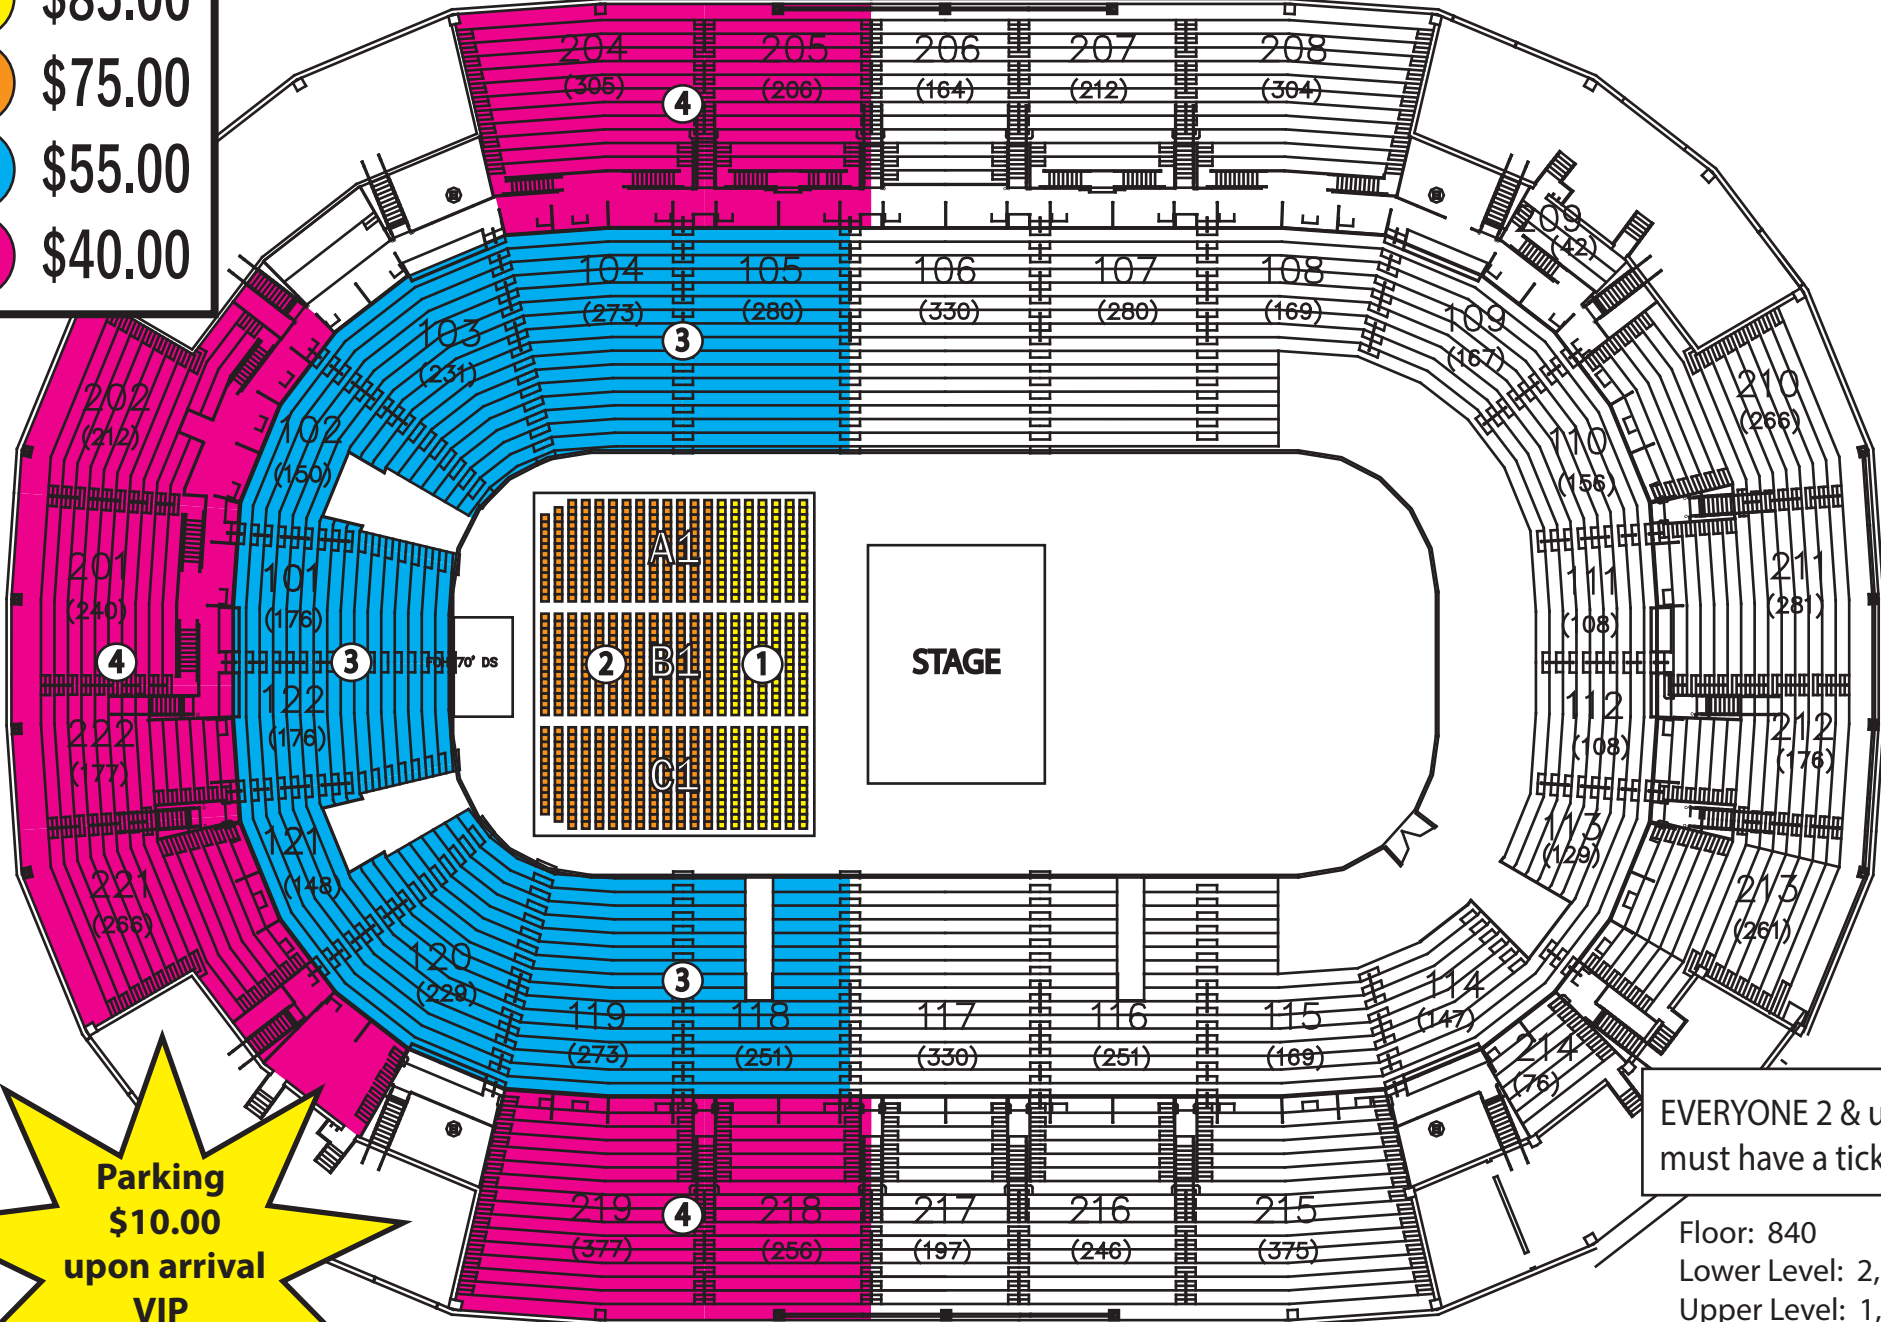

****Ticket Prices Include \$3.00 in Fees****

- 1** \$85.00
- 2** \$75.00
- 3** \$55.00
- 4** \$40.00

**Parking
\$10.00
upon arrival
VIP
\$20.00**

**EVERYONE 2 & up
must have a ticket**

Floor: 840
Lower Level: 2,187
Upper Level: 1,577
Total: 4,604