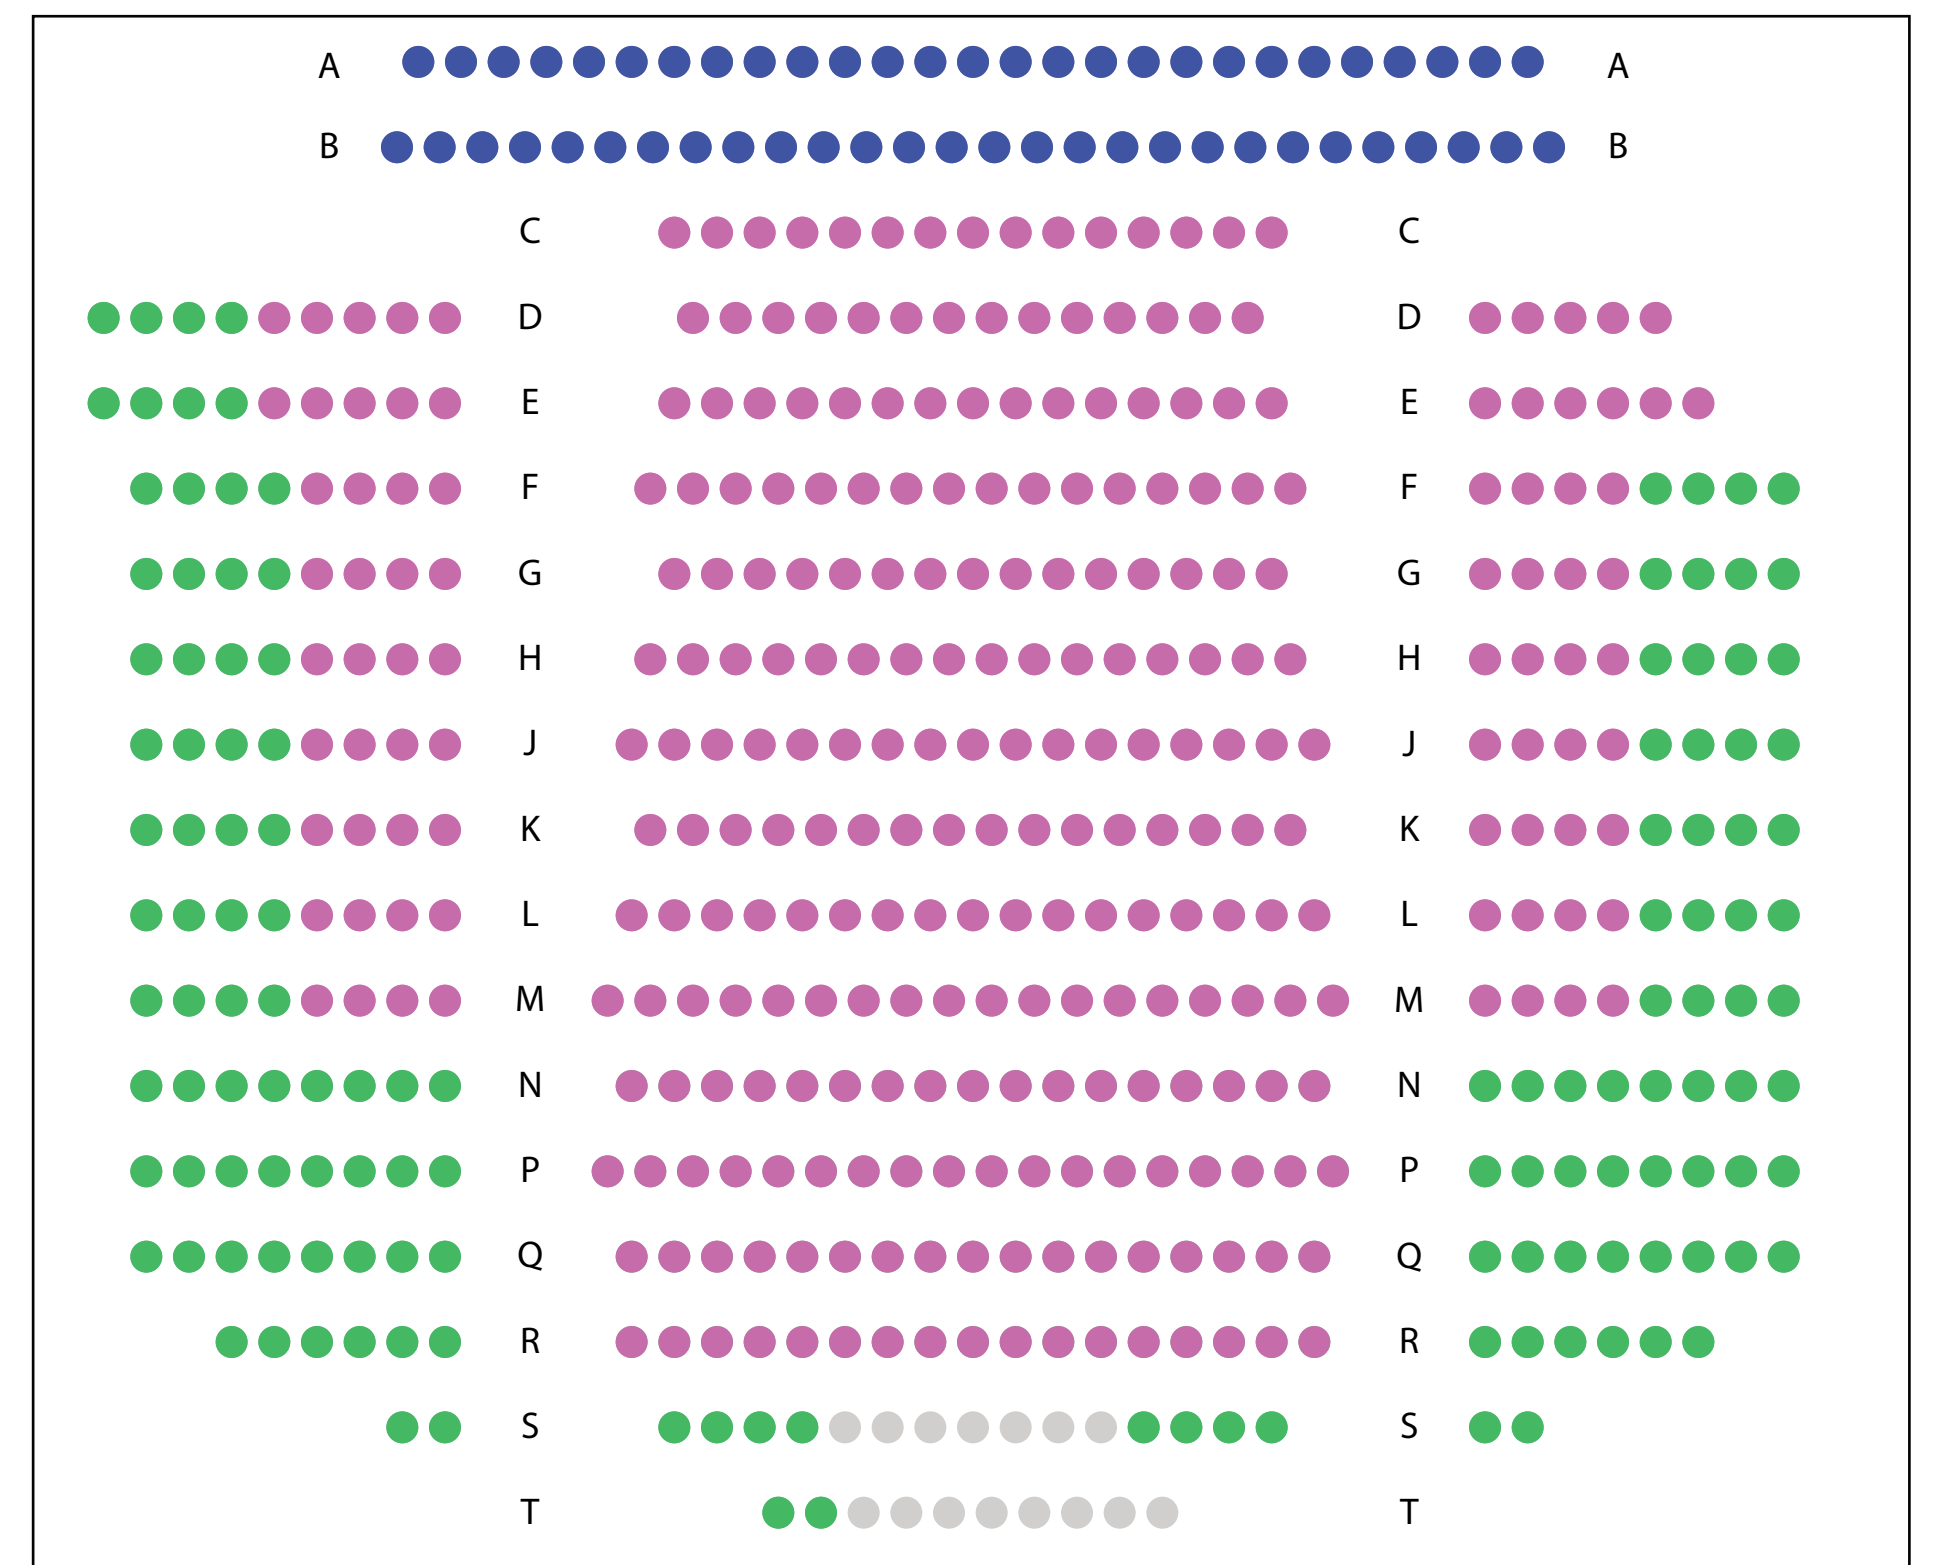

Main Level

STAGE

ORCHESTRA

Orchestra Boxes - Left

Orchestra Boxes - Right

PARTERRE

Second Level

STAGE

Dress Circle Boxes - Left

Dress Circle Boxes - Right

DRESS CIRCLE

Third Level

STAGE

Grand Tier Boxes - Left

Grand Tier Boxes - Right

GRAND TIER