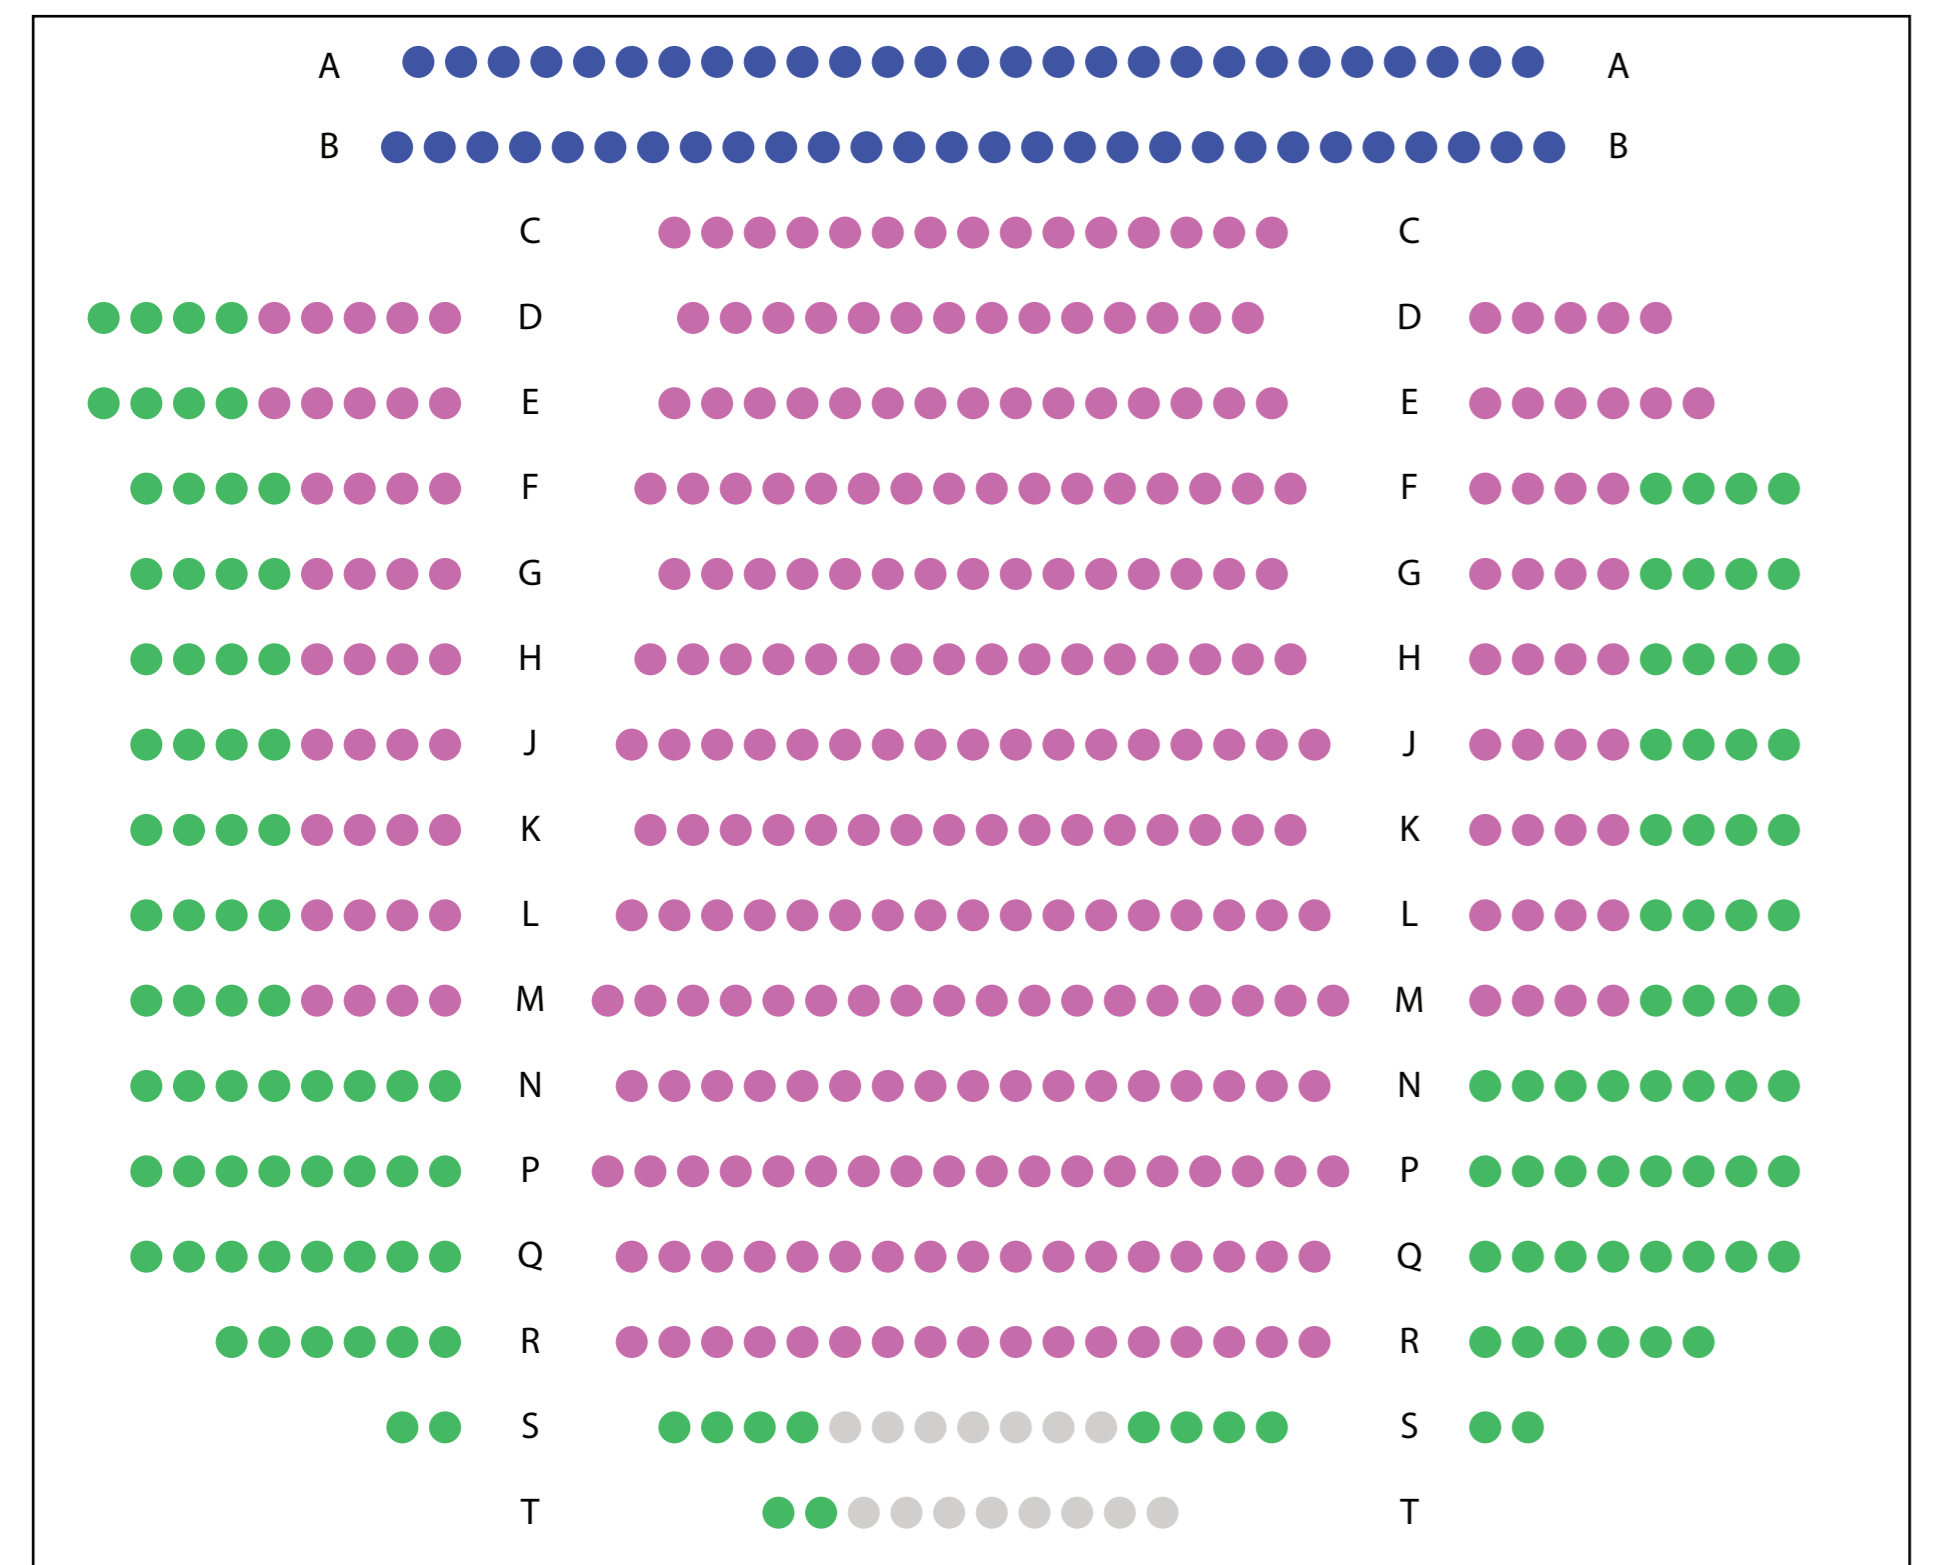

Main Level

STAGE

ORCHESTRA

Orchestra Boxes - Left

Orchestra Boxes - Right

PARTERRE

Second Level

STAGE

Dress Circle Boxes - Left

Dress Circle Boxes - Right

DRESS CIRCLE

Third Level

STAGE

Grand Tier Boxes - Left

Grand Tier Boxes - Right

GRAND TIER