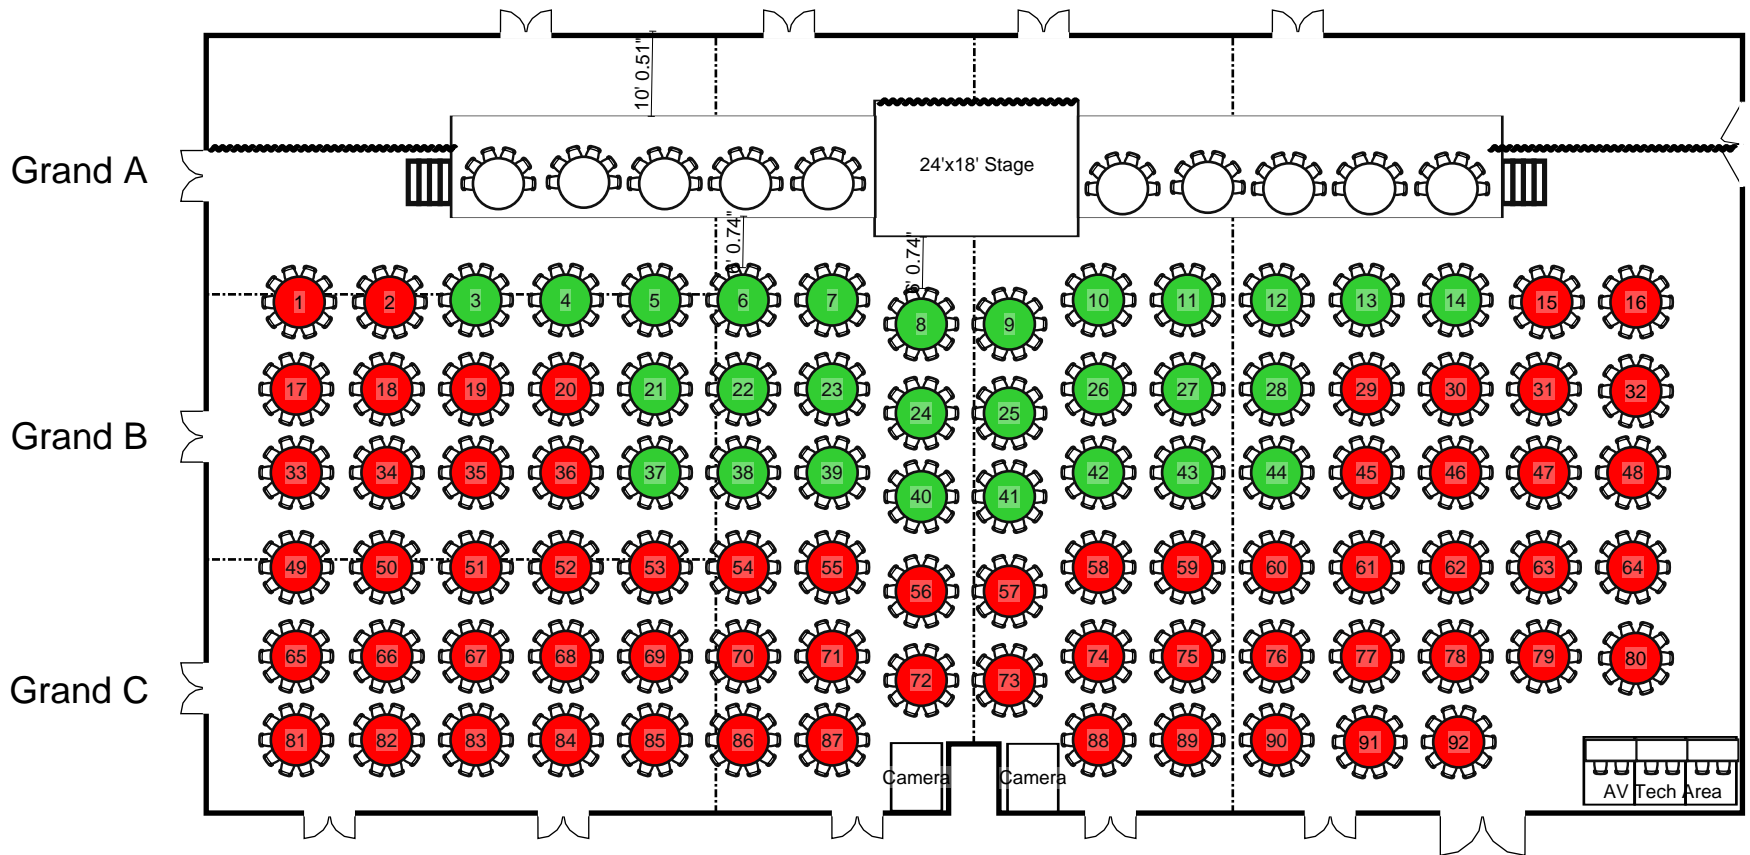

Grand Ballroom

Grand D

Grand E

Grand F

Grand A

Grand B

Grand C

24'x18' Stage

Camera

Camera

AV Tech Area