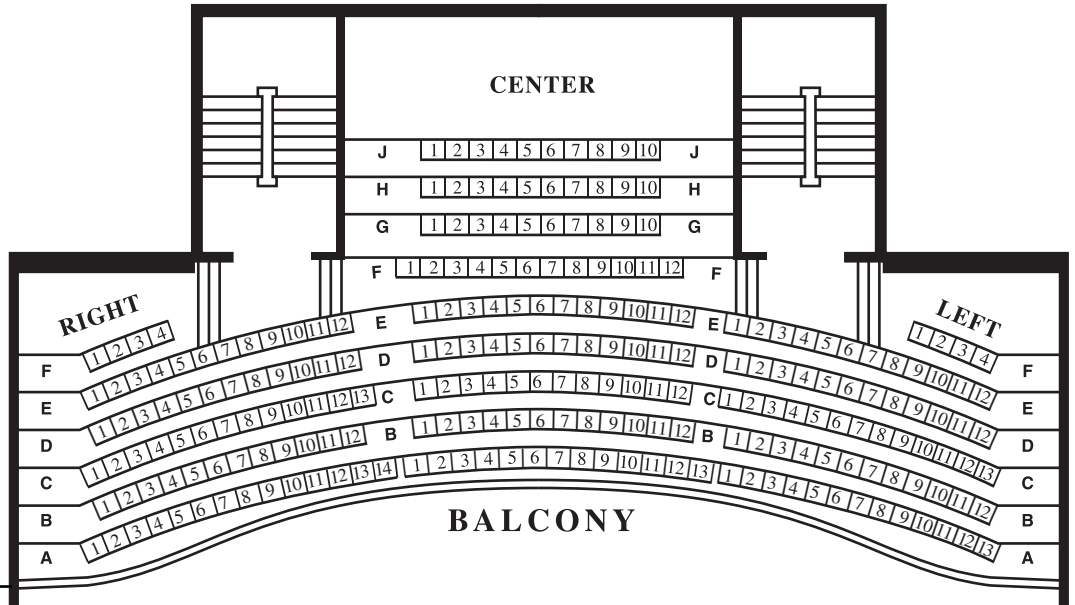

**SEATING CHART**

**Total Seating Capacity**

712 Seats

732 Seats

Including accessible /  
temporary seating

**Balcony Capacity**

236 Seats

**Orchestra Level Capacity**

476 Seats

496 Seats

Including accessible /  
temporary seating

- 1 Standard Seat
- Ⓛ Temporary Seat

**ORCHESTRA LEVEL**