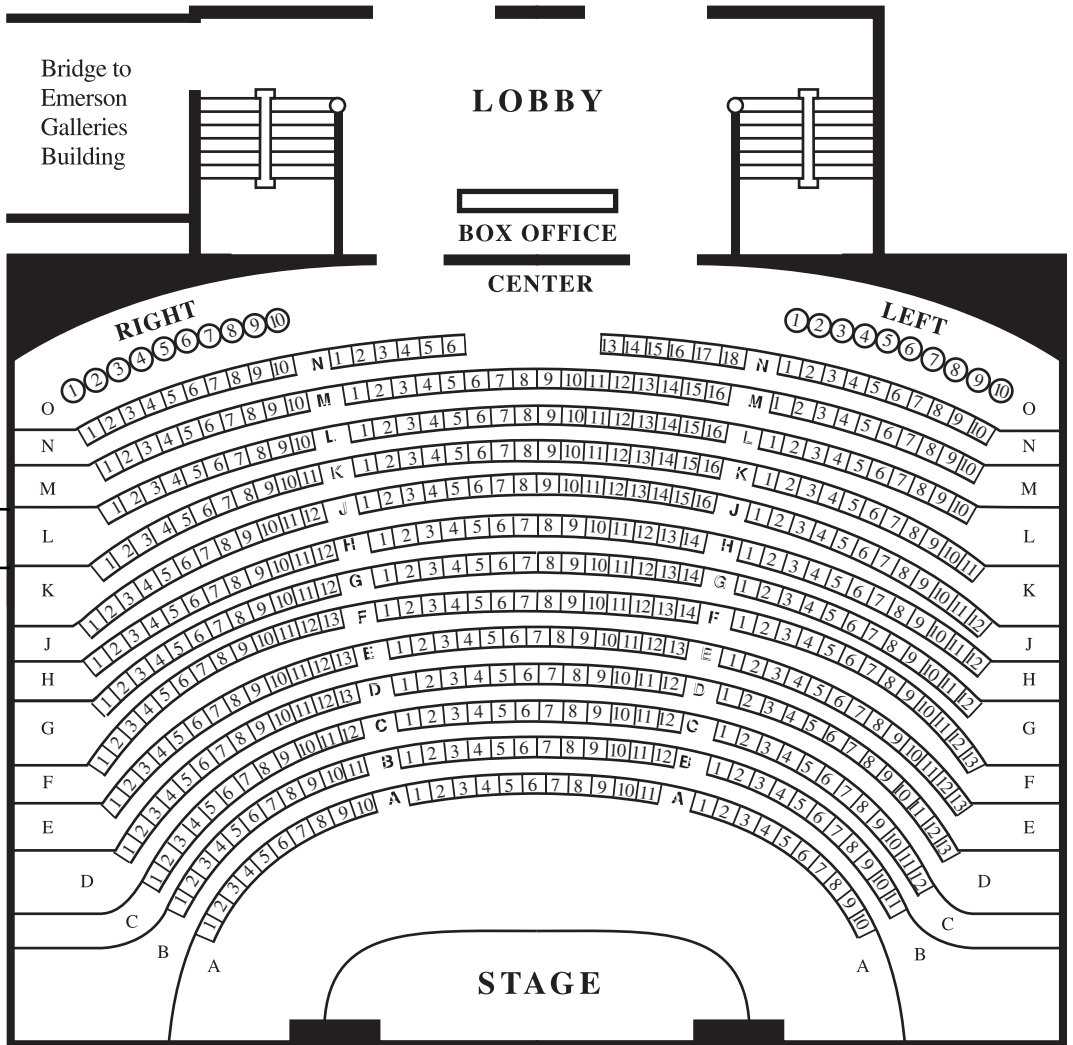

**SEATING CHART**

**Total Seating Capacity**

712 Seats

732 Seats

Including accessible /  
temporary seating

**Balcony Capacity**

236 Seats

**Orchestra Level Capacity**

476 Seats

496 Seats

Including accessible /  
temporary seating

- 1 Standard Seat
- Ⓛ Temporary Seat

**ORCHESTRA LEVEL**