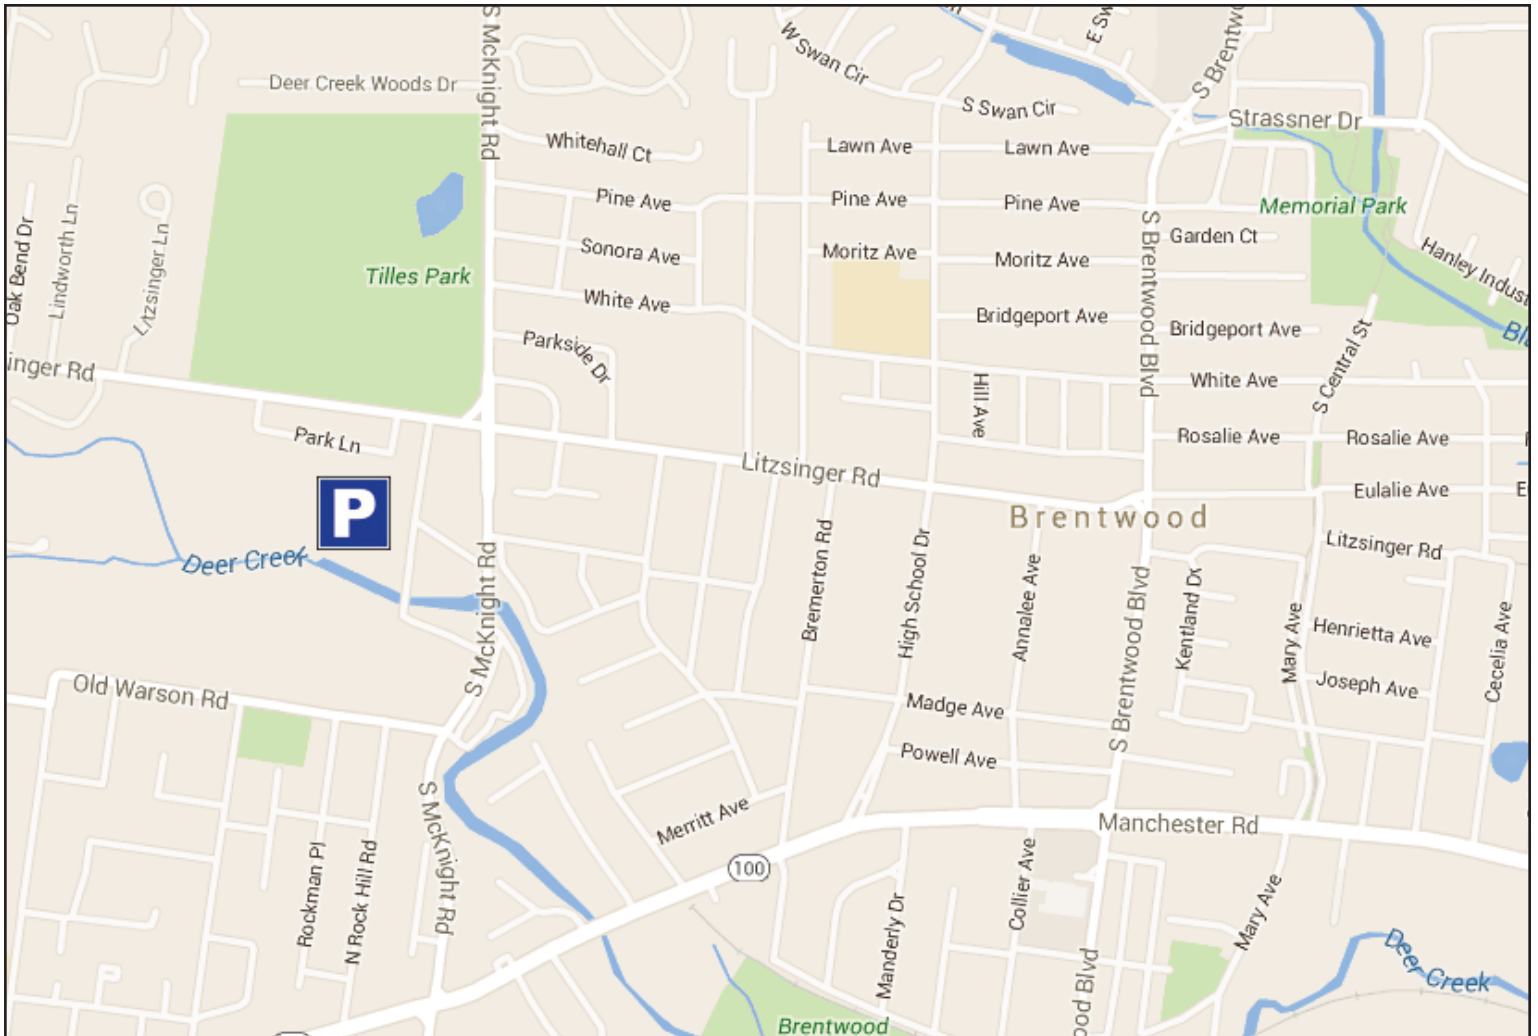

## CARRIAGE RIDE PATRONS DIRECTIONS AND PARKING INSTRUCTIONS

Follow these directions to avoid waiting in line!

The Carriage Ride staging area is located at the McCarthy Brothers company parking lot. Carriage ride patrons should not proceed to Tilles Park. We suggest entering from Manchester Road to avoid traffic and make it to your carriage ride on time. Please allow extra time to get to the park.

**From Manchester Road:** Drive north on McKnight Road approximately  $\frac{3}{4}$  of a mile. After you pass Old Warson Road, continue approximately 100 yards and make a left into the McCarthy Building Company entrance way and follow the signs to the parking area. (There will be a lighted road sign directing you to the McCarthy Building entrance way. You may also take Brentwood Blvd. to Litzinger Road, Head west and make a left at McKnight Road and the McCarthy Brothers lot will be on your right.