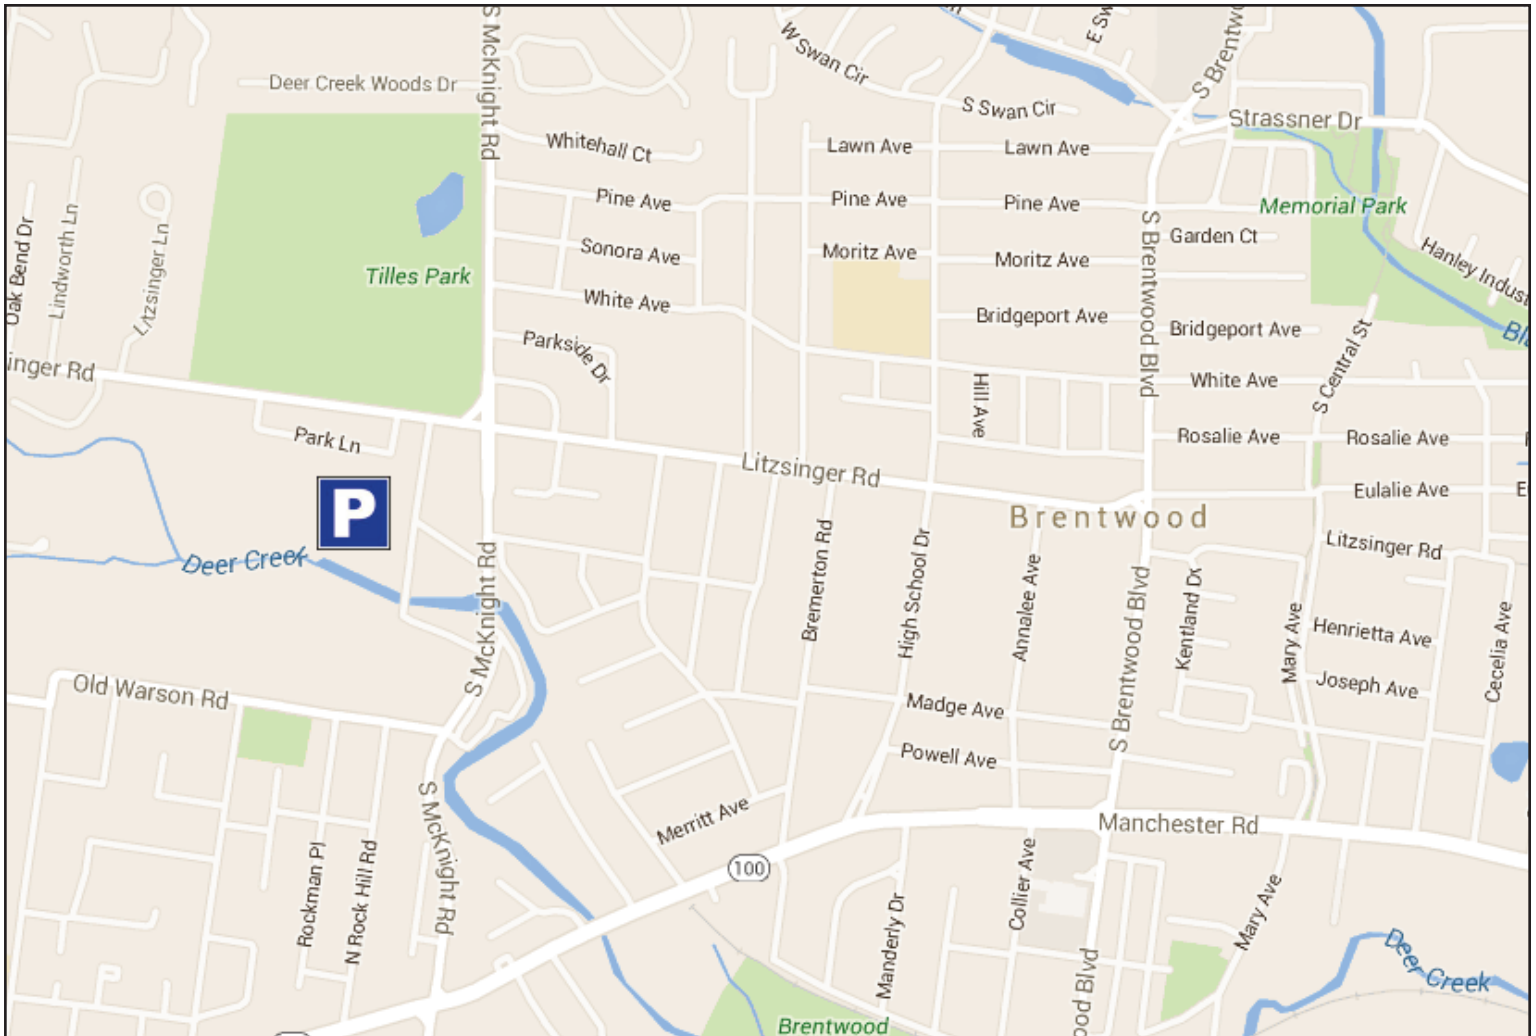

WINTER WONDERLAND

CARRIAGE RIDE PATRONS DIRECTIONS AND PARKING INSTRUCTIONS

Follow these directions to avoid waiting in line!

The Carriage Ride staging area is located at the McCarthy Brothers company parking lot. Carriage ride patrons should not proceed to Tilles Park. We suggest entering from Manchester Road to avoid traffic and make it to your carriage ride on time. Please allow extra time to get to the park.

From Manchester Road: Drive north on McKnight Road approximately $\frac{3}{4}$ of a mile. After you pass Old Warson Road, continue approximately 100 yards and make a left into the McCarthy Building Company entrance way and follow the signs to the parking area. (There will be a lighted road sign directing you to the McCarthy Building entrance way. You may also take Brentwood Blvd. to Litzinger Road, Head west and make a left at McKnight Road and the McCarthy Brothers lot will be on your right.

For more detailed directions, please visit the St. Louis County Parks website at: <http://www.stlouisco.com/ParksandRecreation/ThingsToDo/WinterWonderland>

DO NOT attempt to enter the parking/staging area from Litzsinger Road. Use the McKnight entrance only.

CARRIAGE RIDE PATRONS ❄️ GENERAL INFORMATION

-  Advance tickets are only available through MetroTix. Tickets are available on-site for same day sales only.
-  Children who have not yet celebrated their second birthday do not require a ticket, but must sit on adult's lap. Limit one free child per paid adult.
-  There are no refunds unless the event is cancelled by St Louis County Parks.
-  This is an outdoor event. Please dress appropriately for the weather. Blankets may be brought onto the carriage.
-  Please allow ample time to arrive and park prior to your scheduled departure.
-  The approximate time of the carriage tour is 20 minutes.
-  Please keep in mind that carriage drivers do accept tips.